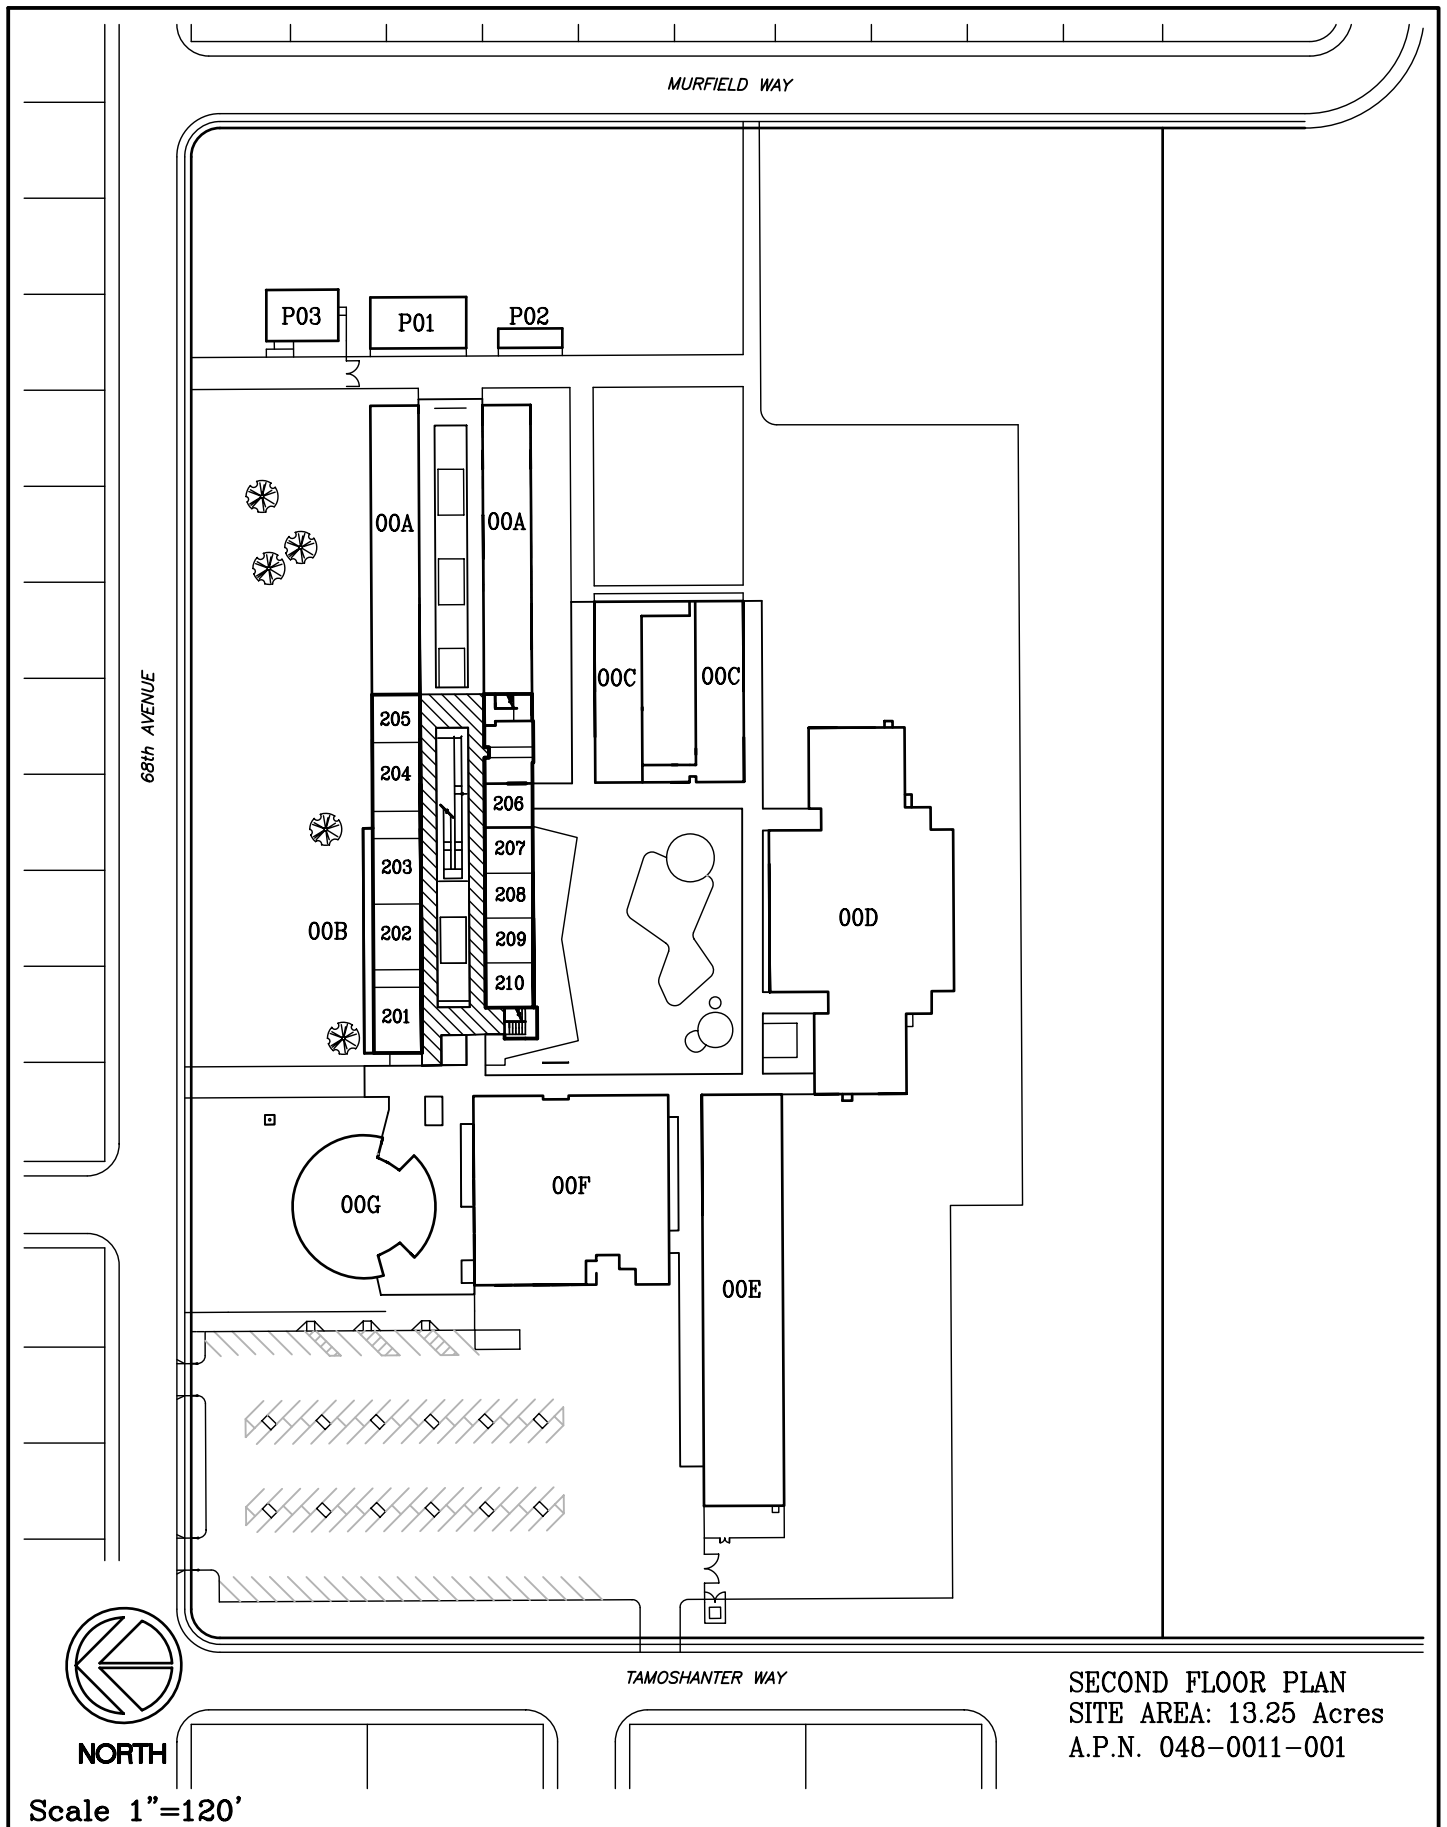

Gym- 8,366

Exercise Room B- 1,492

Exercise Room A- 1,492

Total Square Footage- 11,350

FIRST FLOOR PLAN
 SITE AREA: 13.25 Acres
 A.P.N. 048-0011-001

Rosa Parks Middle School (420) 1 of 2
 2250-68th AVENUE
 SACRAMENTO CITY UNIFIED SCHOOL DISTRICT

EXISTING SITE DIAGRAM
 DECEMBER 2003

Rosa Parks Middle School (420) 2 of 2
2250-68th AVENUE
SACRAMENTO CITY UNIFIED SCHOOL DISTRICT

EXISTING SITE DIAGRAM
DECEMBER 2003