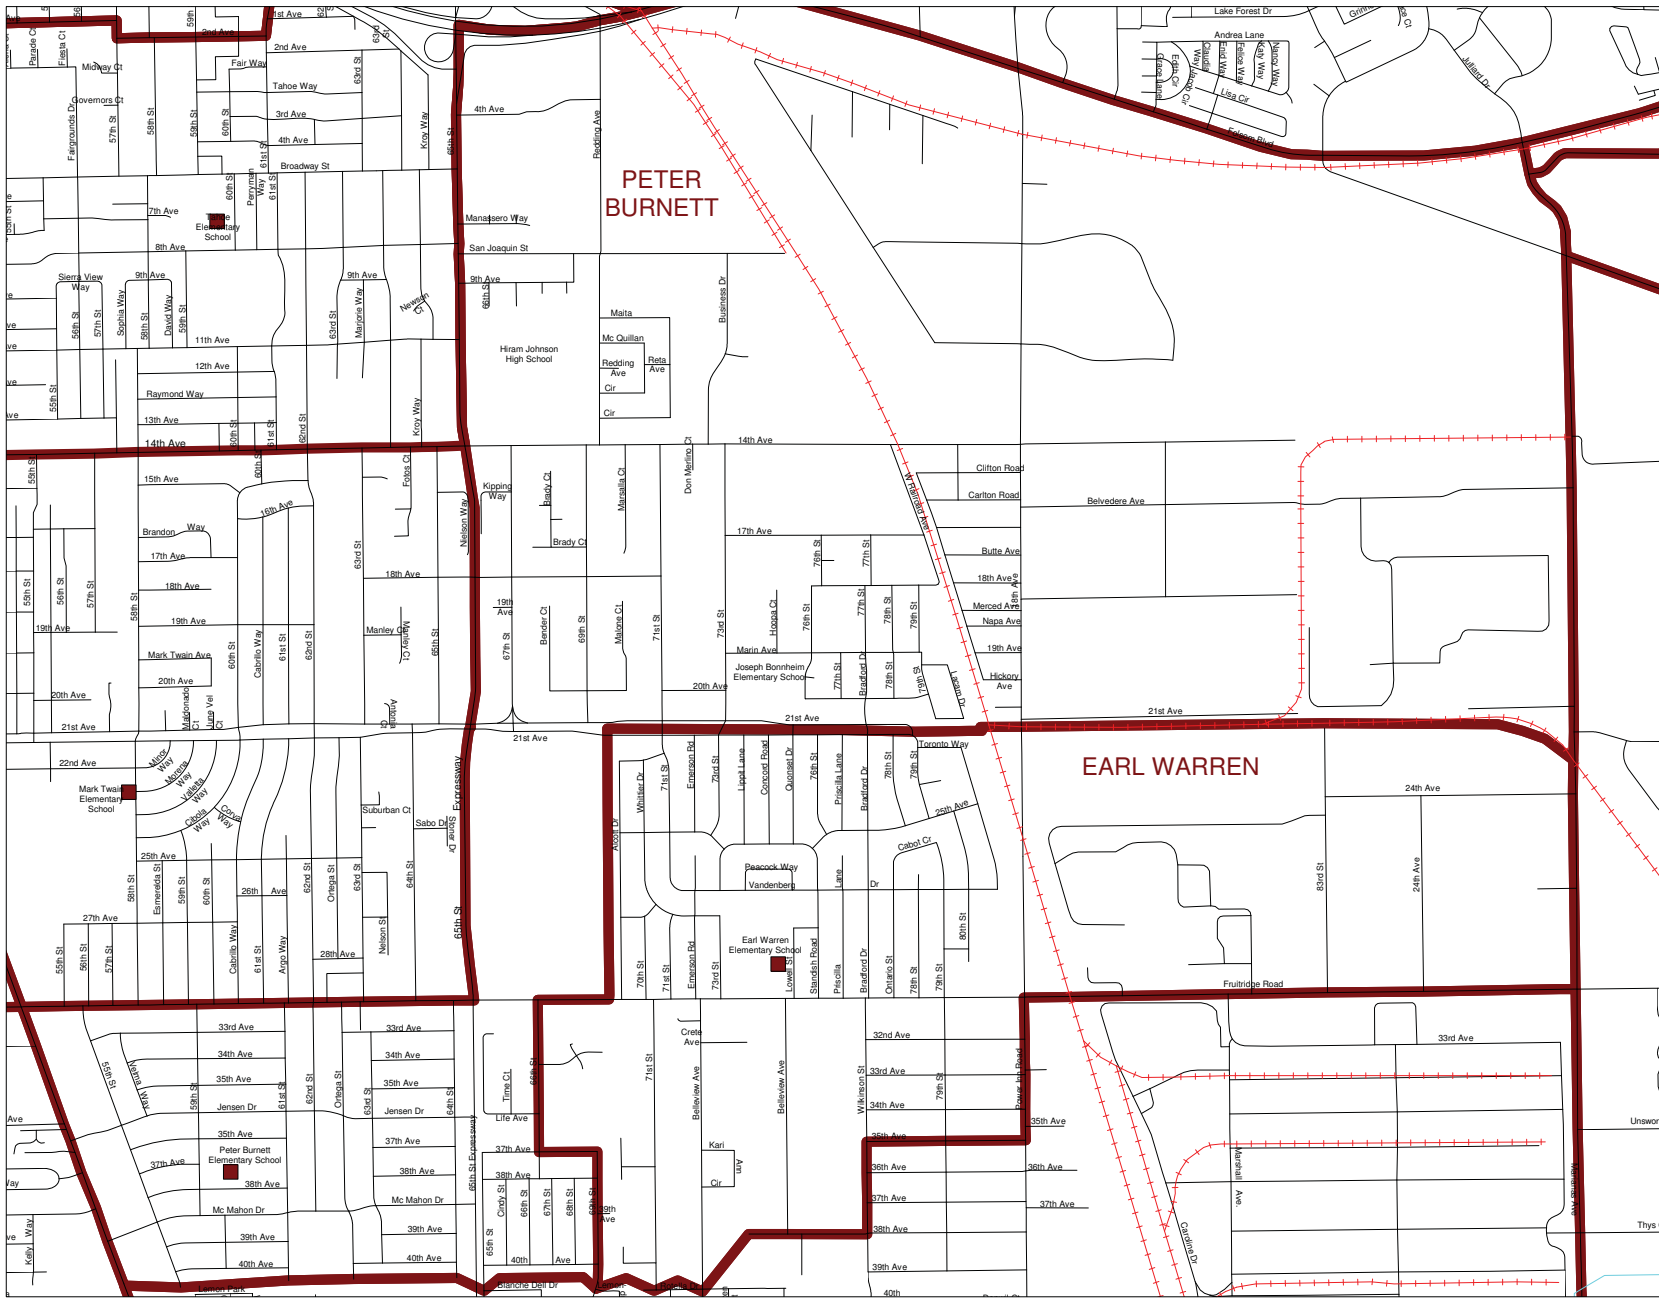

# Peter Burnett Elementary School Assignment Area for 2013/2014

- Elementary Location
- Current Elementary Assignment Areas

- Neighborhood Road
- Major Road
- Water
- Railroad
- Executive Airport Runways

Map Source: Sacramento Area Council of Governments TIGER file.  
Geocoded Student Data Base dated 10/5/2012