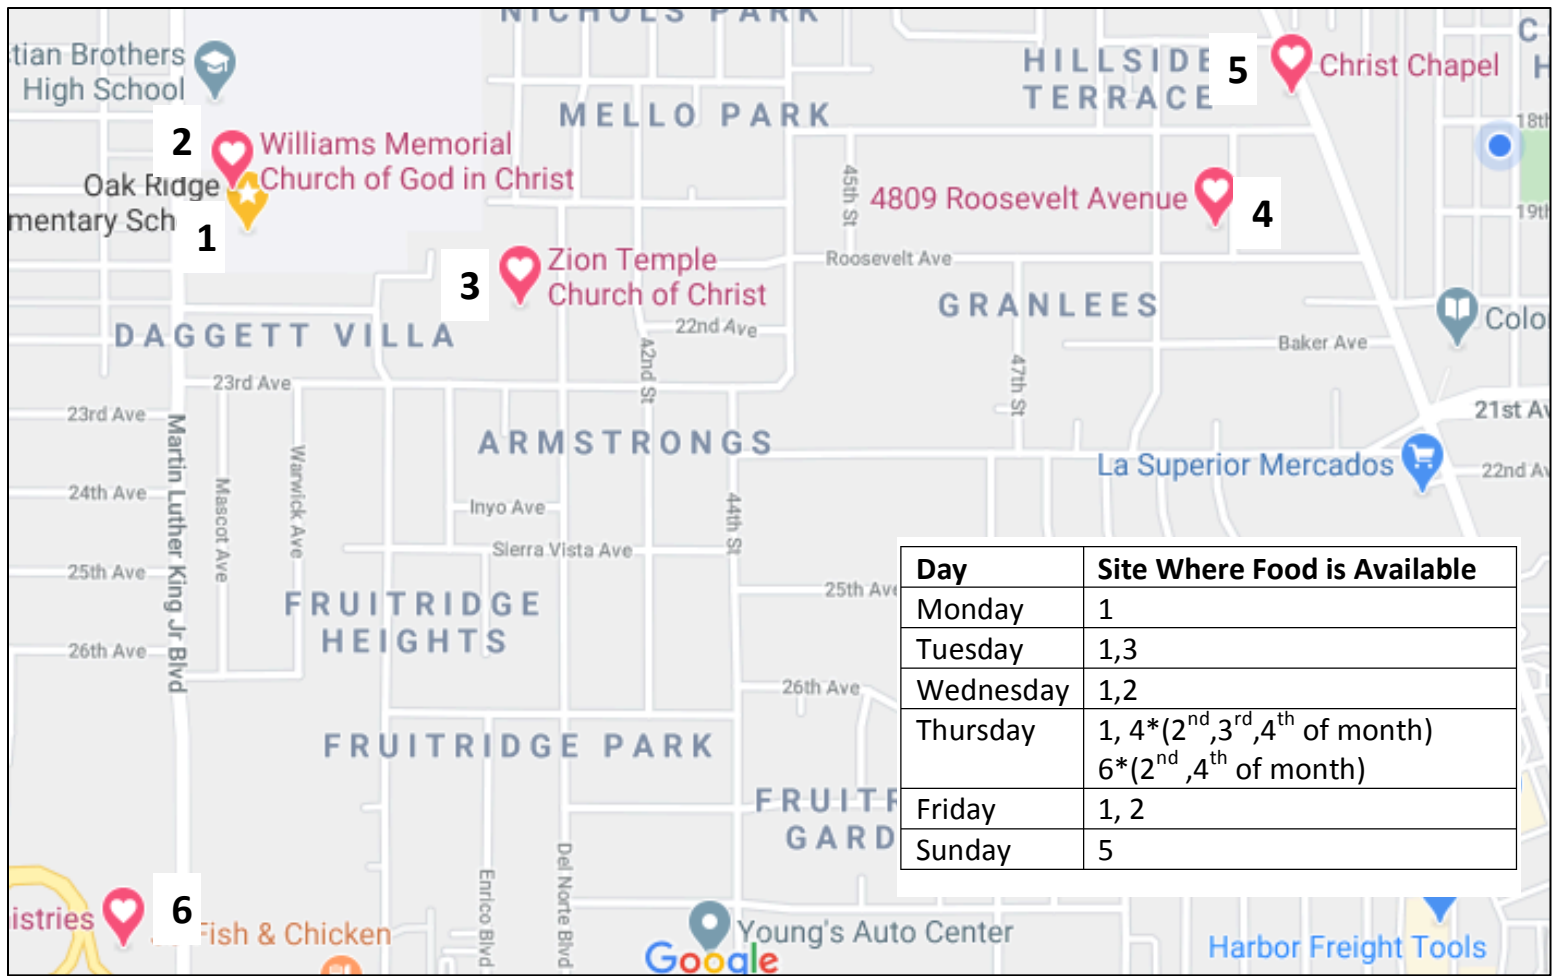

COMMUNITY FOOD DISTRIBUTION SITES IN SOUTH OAK PARK

Site locations and information
Call 1 st to confirm availability
1) Oak Ridge Elementary 4501 Martin Luther King Monday-Friday, 8:00-12:30 Meals will be delivered to your car!
2) Williams Memorial Church 4495 Martin Luther King Right next to Oak Ridge Elementary Wednesday, 9:00-1:00 Friday, 11:00-12:00 (916) 429-8401
3) Zion Temple Church of Christ 4640 Del Norte Blvd (Near Shiloh Arms Day Care) Tuesday, 10:00-12:00 (916) 451-3567
4) God's Angel Shoebox of Love 4809 Roosevelt Ave (Near Colonia Heights Library) 2 nd and 4 th Thursday, 8:00-11:00 3 rd Thursday, 3:00-6:00 (916) 451-8986
5) Christ Chapel 4340 Stockton Blvd Sunday 11:00am-2:00pm No phone number
6) Promise Land Ministries 5540 Martin Luther King Blvd (Fruitridge and MLK) 2 nd and 4 th Thursday, 4:00-6:00pm (916) 670-4520

Additional food resources:

For information on community food resources, call 211, text FOOD to 877-877 or download the CA Meals for Kids app on your phone.

This map was updated on 3/18/20. Information may change. Call the Sacramento County Food Bank for more information about community food distribution. (916) 456-1980.