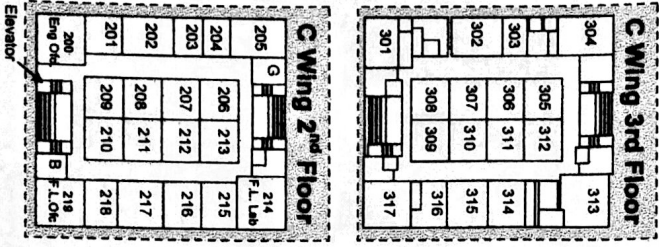

John F. Kennedy High School
6715 Gloria Drive
Sacramento, CA 95831

JFK Total Sq. Ft. - 20,672

Exercise - 2,400

Aux Gym - 5,400

Gymnastics - 2,400

Main Gym - 10,584