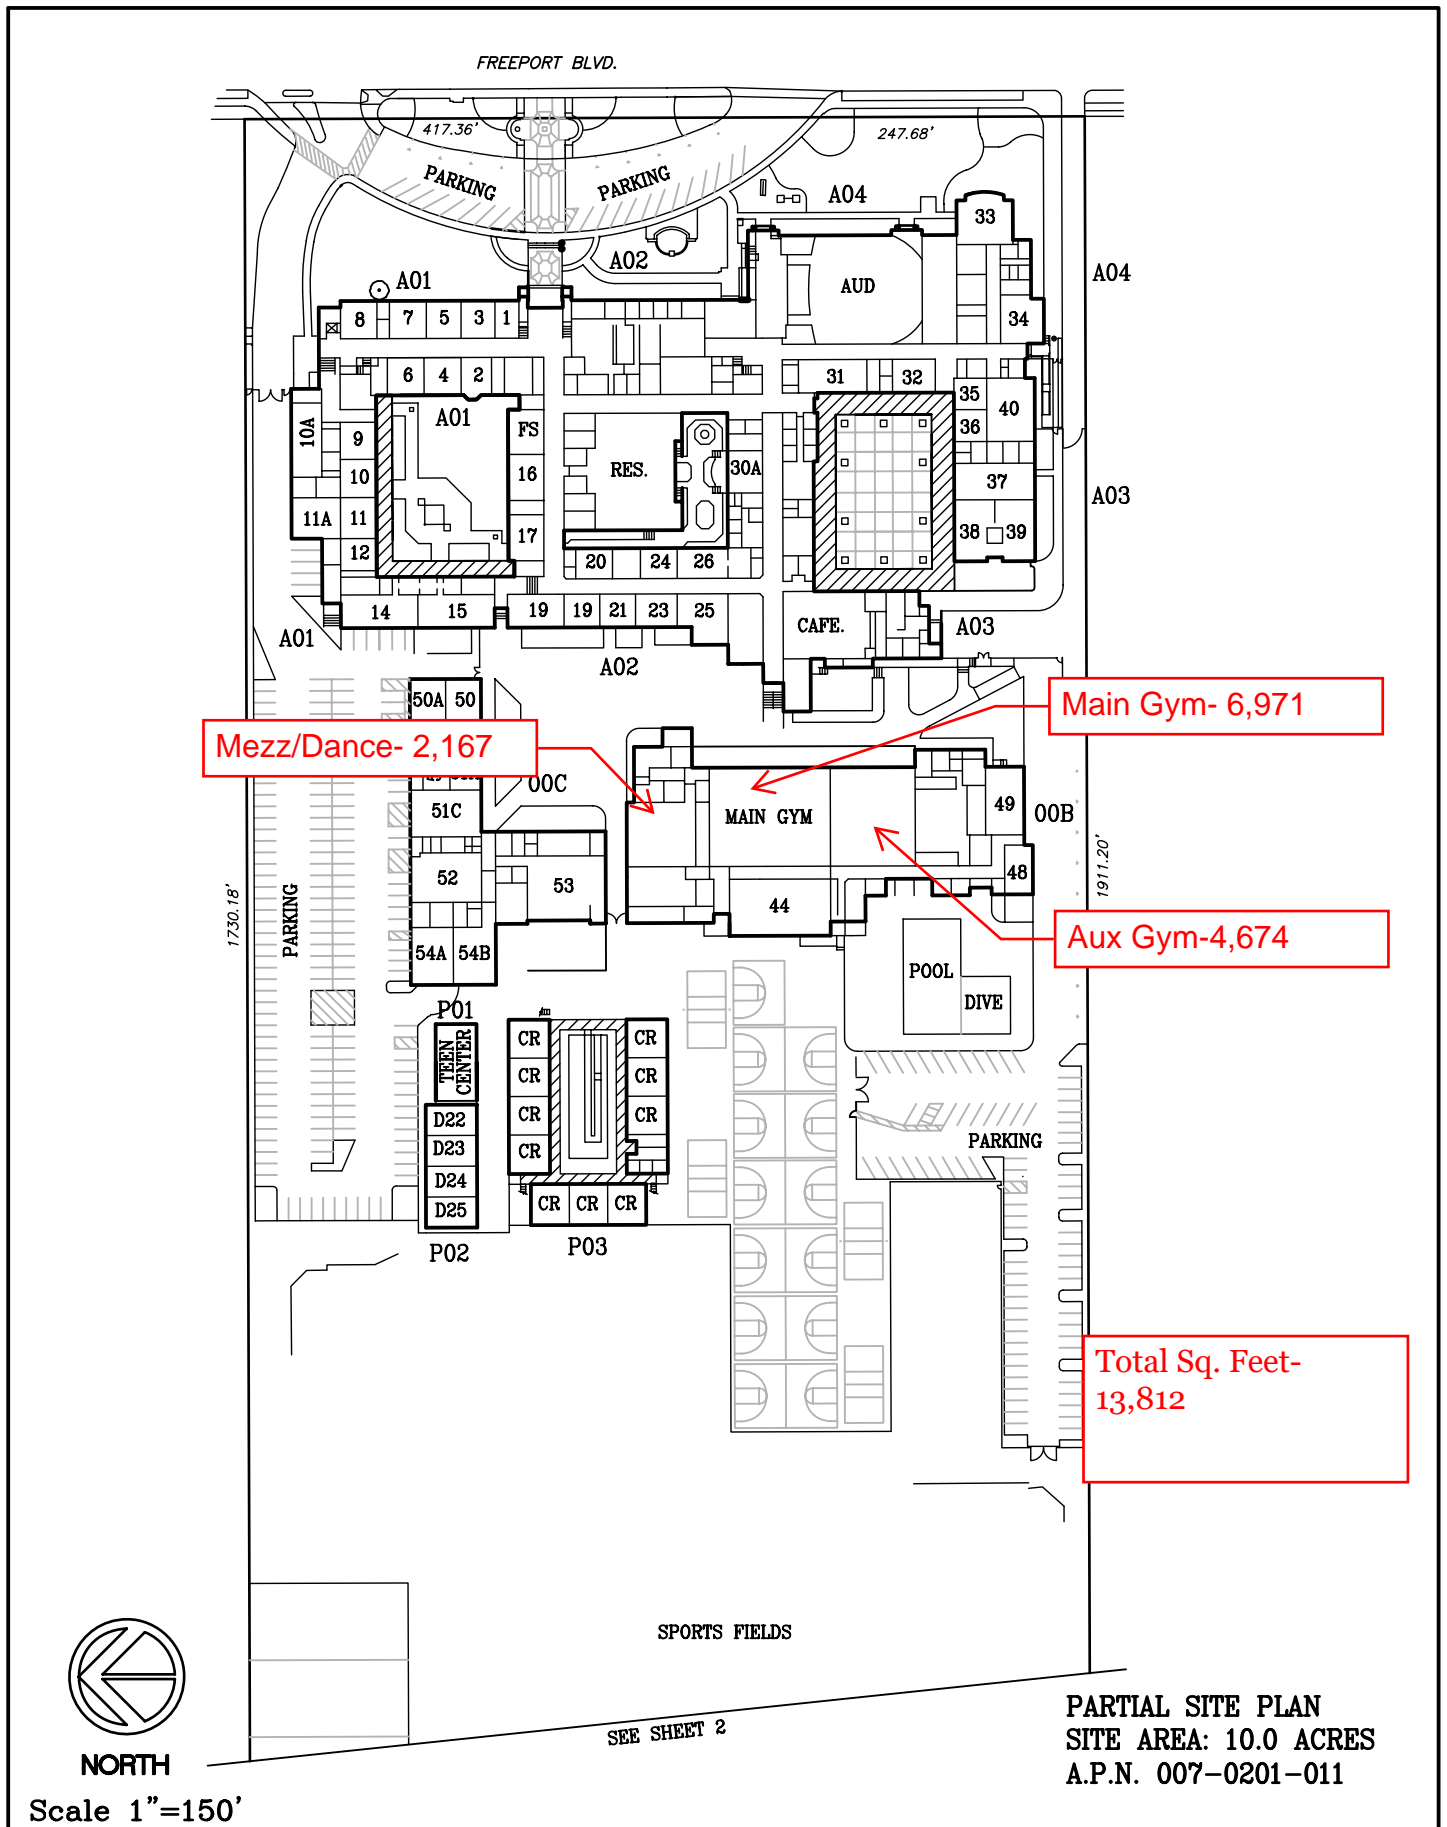

C.K. McClatchy High School (510)
3066 Freeport Blvd.
SACRAMENTO CITY UNIFIED SCHOOL DISTRICT

EXISTING SITE DIAGRAM

DECEMBER 2003