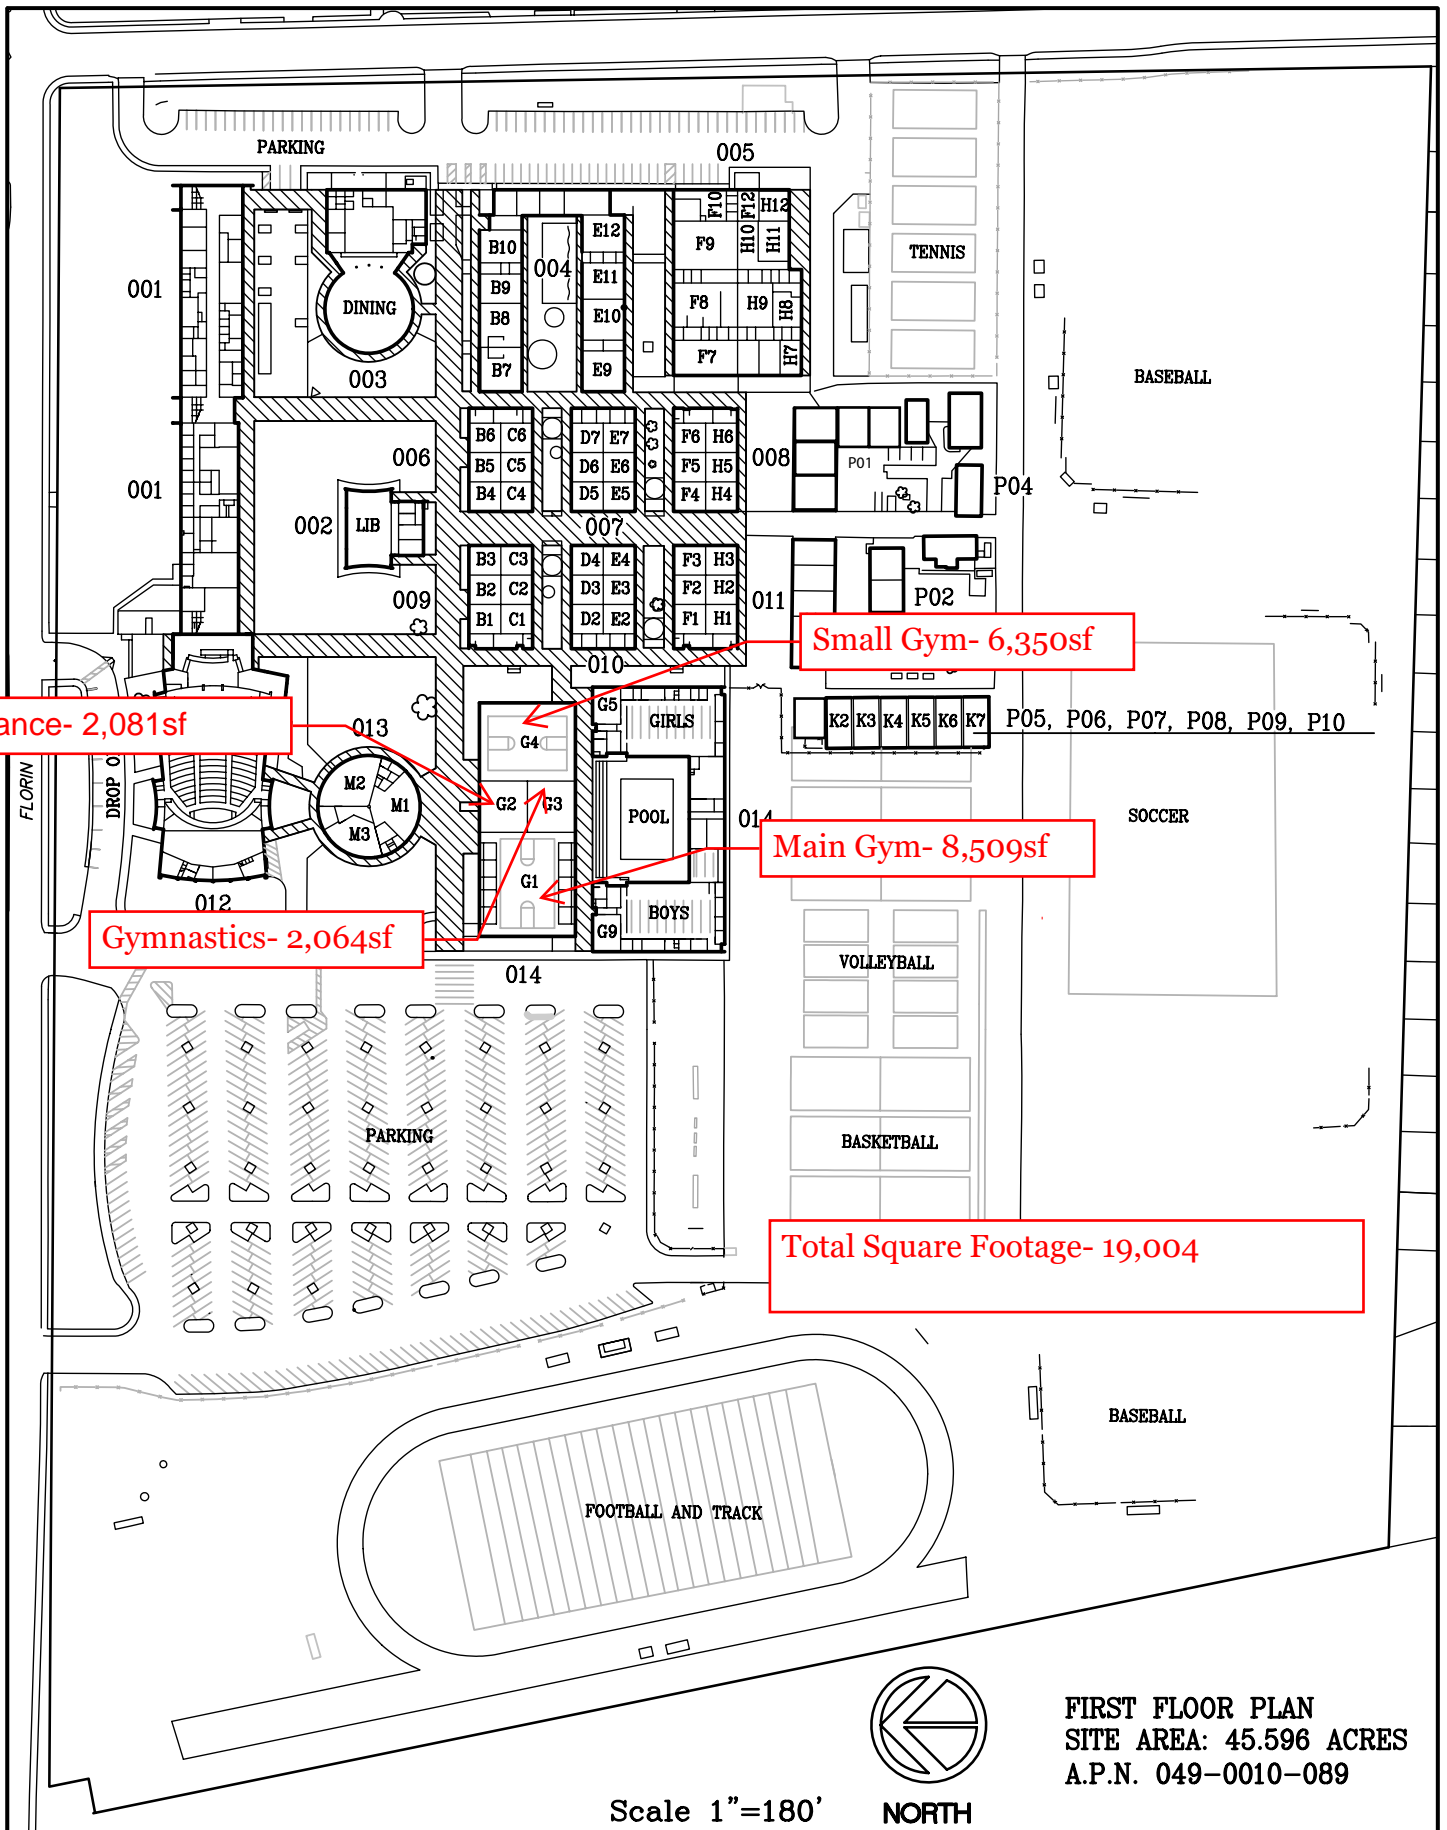

Dance- 2,081sf

Gymnastics- 2,064sf

Small Gym- 6,350sf

Main Gym- 8,509sf

Total Square Footage- 19,004

Luther Burbank High School (530)
3500 Florin Road
SACRAMENTO CITY UNIFIED SCHOOL DISTRICT

EXISTING SITE DIAGRAM

DECEMBER 2003