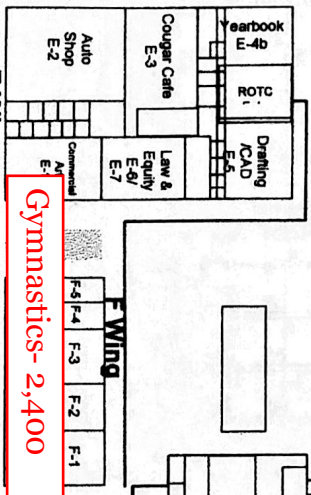

John F. Kennedy High School
6715 Gloria Drive
Sacramento, CA 95831

JFK Total Sq. Ft. - 20,672

Exercise - 2,400

Aux Gym - 5,400

Gymnastics - 2,400

Main Gym - 10,584