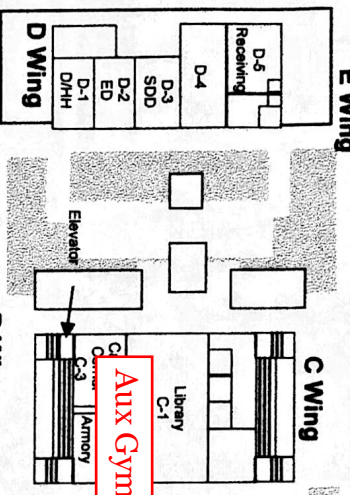

John F. Kennedy High School
6715 Gloria Drive
Sacramento, CA 95831

JFK Total Sq. Ft. - 20,672

Exercise - 2,400

Aux Gym - 5,400

Gymnastics - 2,400

Main Gym - 10,584