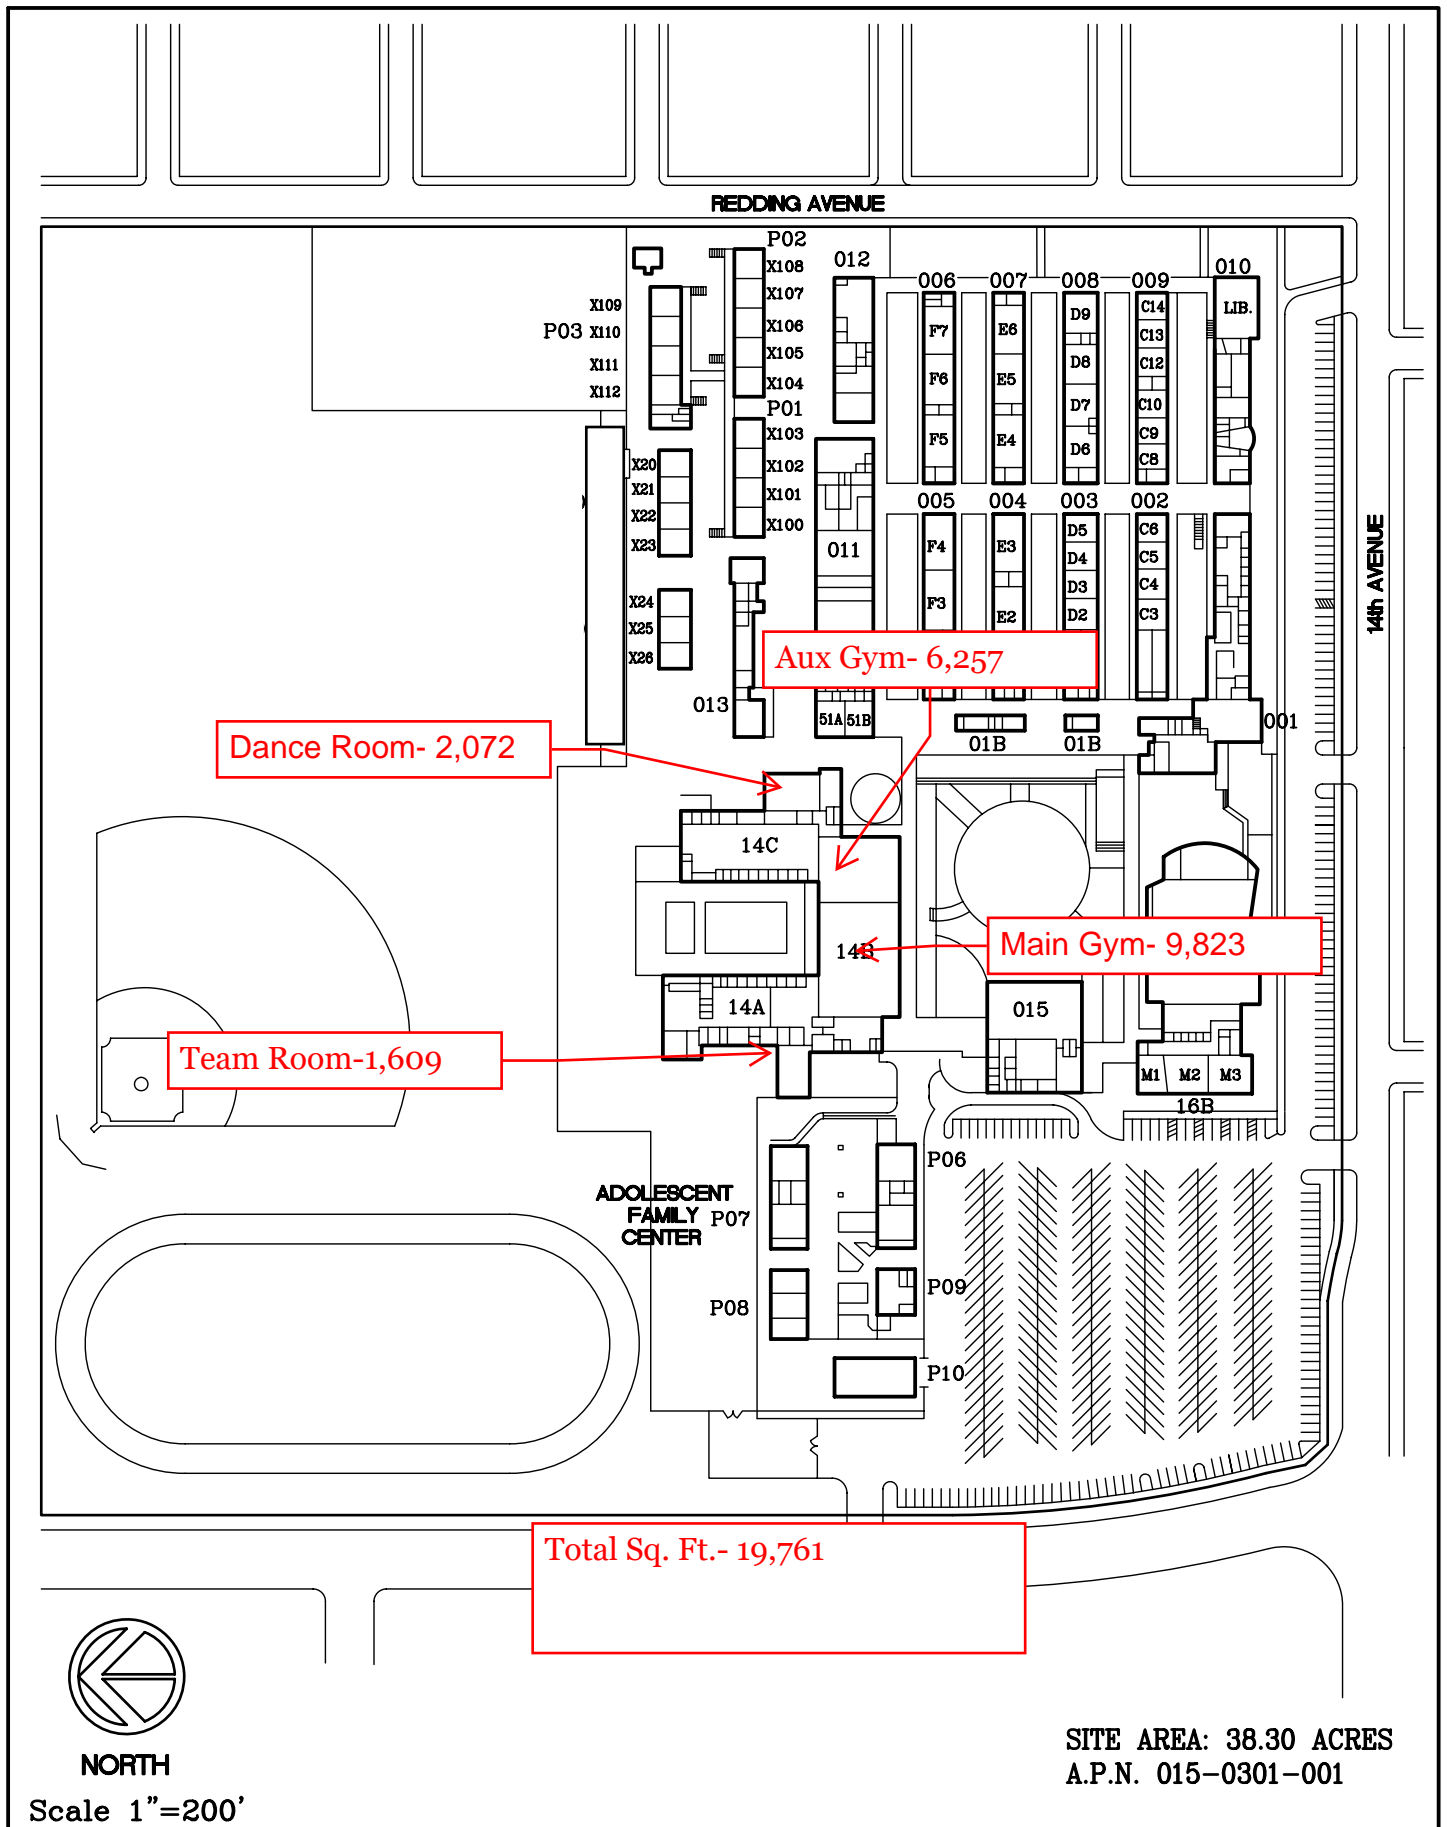

## Recoating Gym and Dance Flooring at Various Sites Scope of Work

The Project consists of Contractor to furnish all labor, materials, equipment, tools and incidentals for screening and re-coating 107,201 square feet of gym and dance flooring at six (6) high school sites throughout the District with one coat of Hillyard Trophy H-2/0 coating. Please see attached site maps with room location and square footage at each site. The work schedule is starting June 26, 2023 and must be complete and accepted by the District before July 28, 2023. Once Contractor is awarded project, a more detailed schedule will be agreed to allow for advance notification to sites about summer availability.

### Site Names:

CK McClatchy- 13,812 sq.ft

Hiram Johnson- 19,761 sq.ft.

John F. Kennedy- 20,672 sq.ft.

Luther Burbank- 19,004 sq.ft.

Rosemont- 23, 484 sq.ft.

West Campus – 10,468 sq.ft.

Hiram W. Johnson High School (520)  
6879 - 14th Avenue  
SACRAMENTO CITY UNIFIED SCHOOL DISTRICT

# EXISTING SITE DIAGRAM

OCTOBER 2001  
1 of 2

MARK TWAIN ELEMENTARY SCHOOL

PARKING

TENNIS COURTS

Gym- 10,468

GYM

61 62B 63B 64  
62A 63A