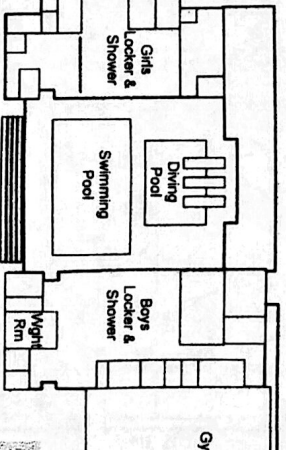

John F. Kennedy High School
6715 Gloria Drive
Sacramento, CA 95831

JFK Total Sq. Ft. - 20,672

Exercise - 2,400

Aux Gym - 5,400

Gymnastics - 2,400

Main Gym - 10,584