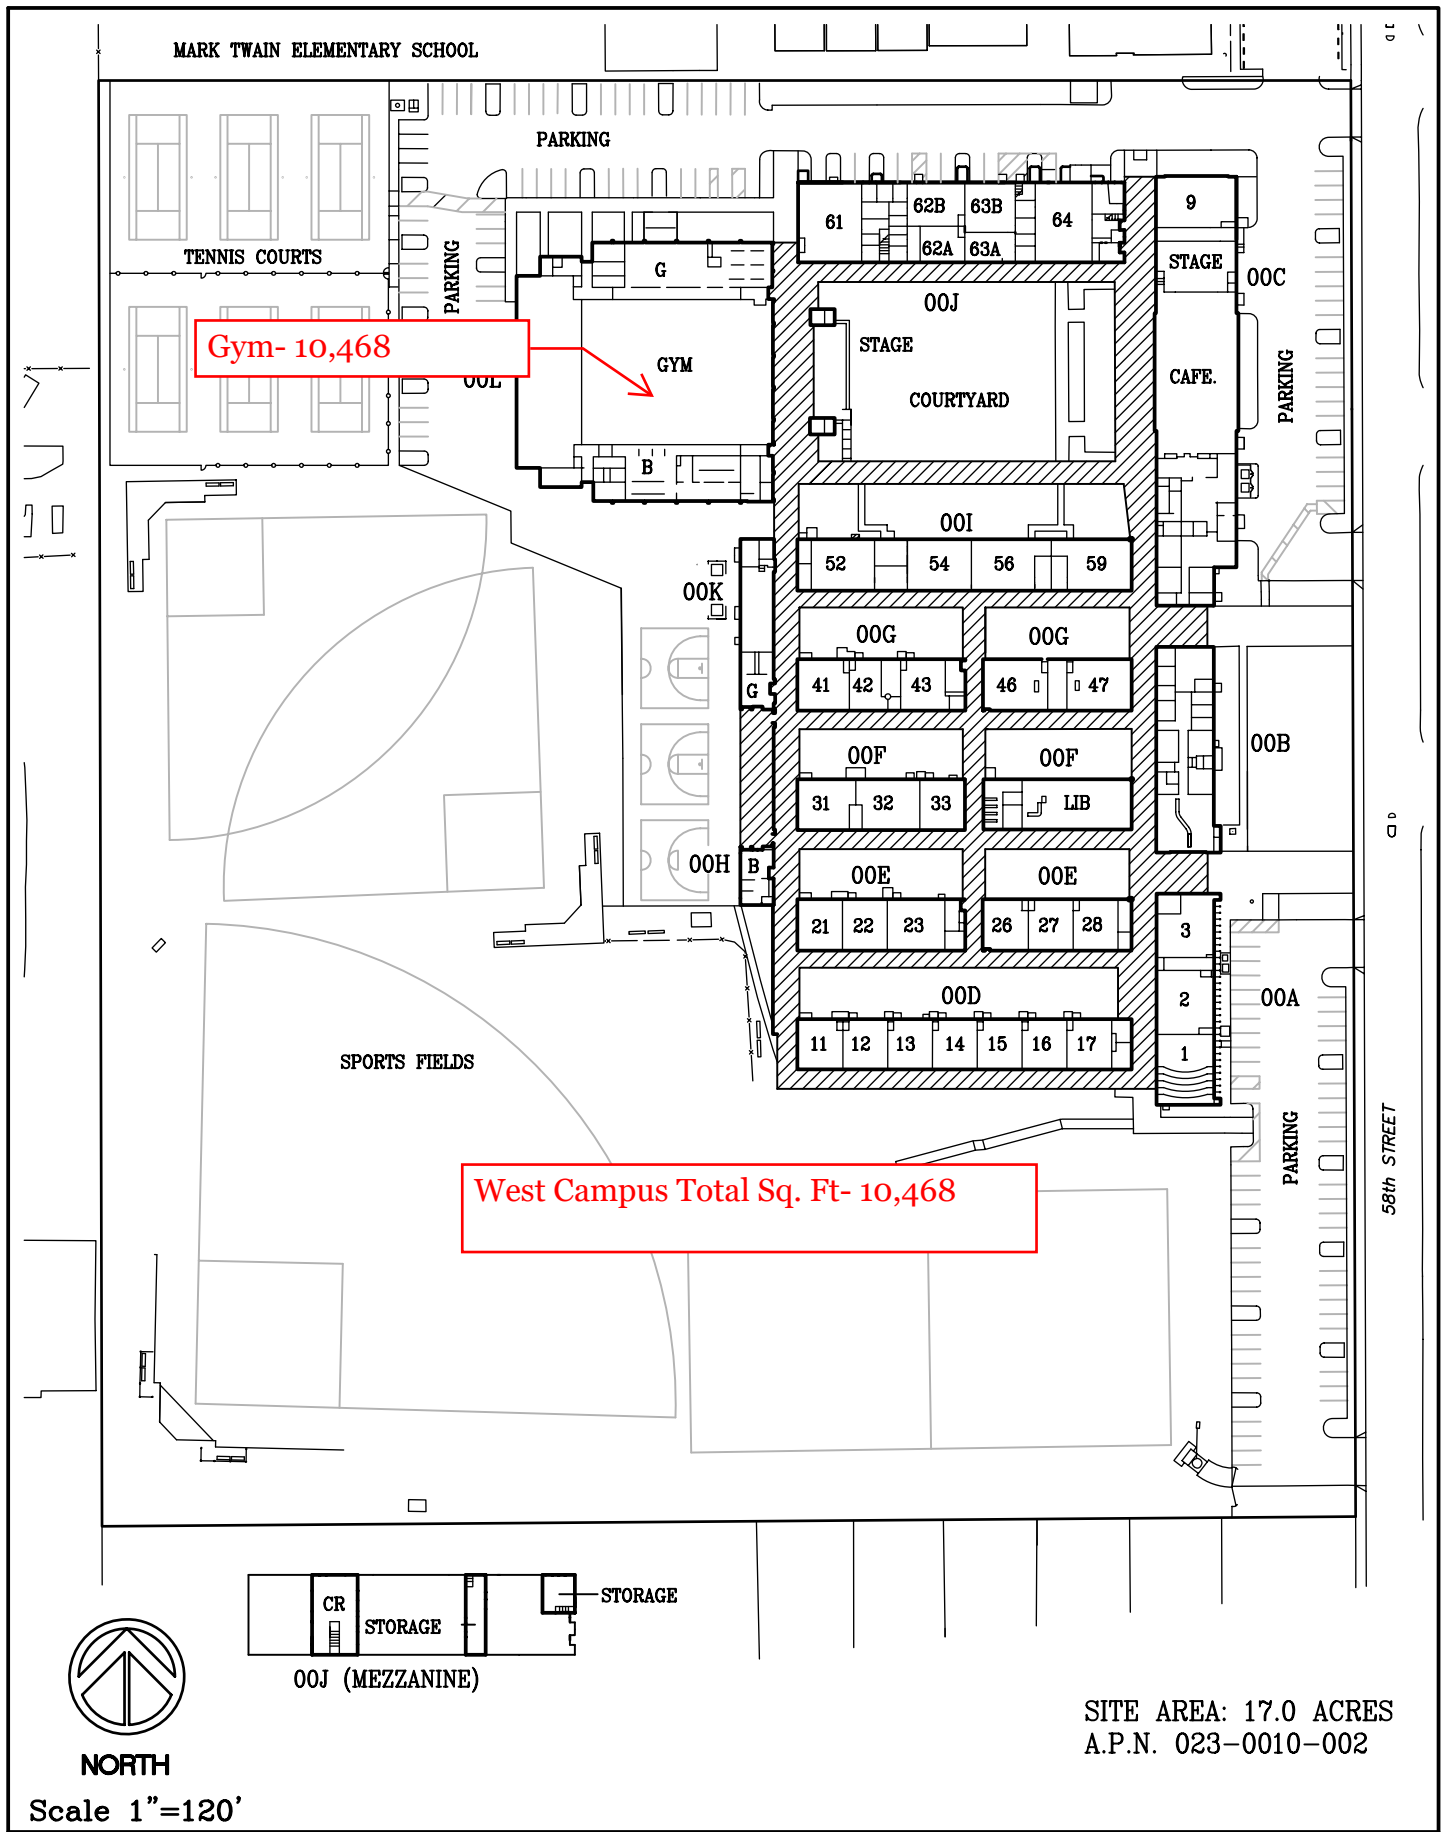

## Recoating Gym and Dance Flooring at Various Sites Scope of Work

The Project consists of Contractor to furnish all labor, materials, equipment, tools and incidentals for screening and re-coating 107,201 square feet of gym and dance flooring at six (6) high school sites throughout the District with one coat of Hillyard Trophy H-2/0 coating. Please see attached site maps with room location and square footage at each site. The work schedule is starting June 26, 2023 and must be complete and accepted by the District before July 28, 2023. Once Contractor is awarded project, a more detailed schedule will be agreed to allow for advance notification to sites about summer availability.

### Site Names:

CK McClatchy- 13,812 sq.ft

Hiram Johnson- 19,761 sq.ft.

John F. Kennedy- 20,672 sq.ft.

Luther Burbank- 19,004 sq.ft.

Rosemont- 23, 484 sq.ft.

West Campus – 10,468 sq.ft.

Hiram W. Johnson High School (520)  
6879 - 14th Avenue  
SACRAMENTO CITY UNIFIED SCHOOL DISTRICT

# EXISTING SITE DIAGRAM

OCTOBER 2001  
1 of 2

MARK TWAIN ELEMENTARY SCHOOL

PARKING

TENNIS COURTS

Gym- 10,468

GYM

61 62B 63B 64  
62A 63A