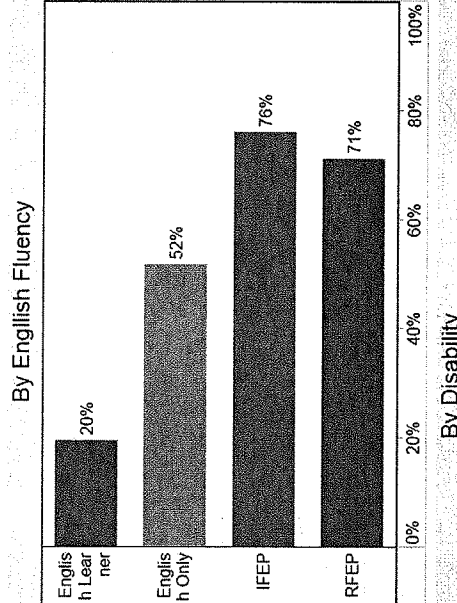

ju Show Me
 Select a Year: 2013
 Select a Test: (All) CST - California Stand... CMA - California Mod...
 Select a School: (All)

- Test Subject**
- English-Language Arts
 - Mathematics (Grades...)
 - General Mathematics
 - Algebra I
 - Geometry
 - Algebra II
 - Summative High Sch...
 - History-Social Scient...
 - World History
 - Science (grade level)
 - Biology
 - Chemistry
 - Earth Science
 - Physics

STAR-PieChart Race/Ethnicity EngFluency ParentEd Gender EconStatus DisabilityStatus
 Dashboard_STAR Title

Size: Automatic w: 1715 h: 887
 Show Title