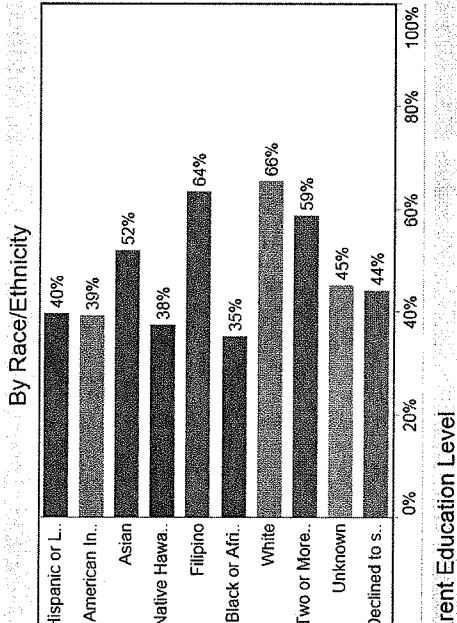

ju Show Me
 Select a Year: 2013
 Select a Test: (All) CST - California Stand... CMA - California Mod...
 Select a School: (All)

- Test Subject**
- English-Language Arts
 - Mathematics (Grades...)
 - General Mathematics
 - Algebra I
 - Geometry
 - Algebra II
 - Summative High Sch...
 - History-Social Scient...
 - World History
 - Science (grade level)
 - Biology
 - Chemistry
 - Earth Science
 - Physics

STAR-PieChart Race/Ethnicity EngFluency ParentEd Gender EconStatus DisabilityStatus
 Dashboard_STAR Title

Size: Automatic w: 1715 h: 887
 Show Title