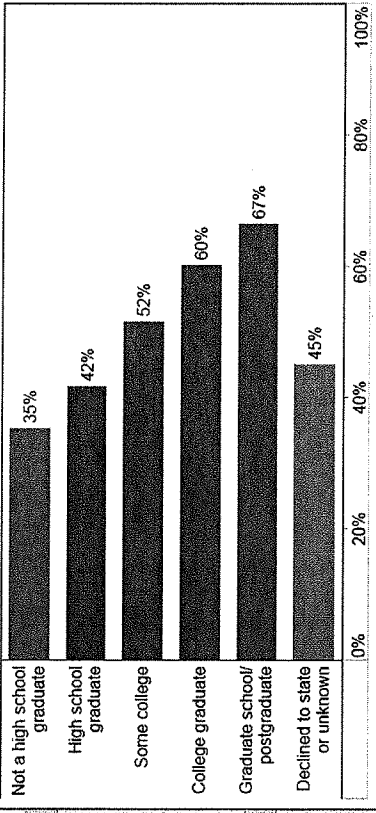

ju Show Me
 Select a Year: 2013
 Select a Test: (All) CST - California Stand... CMA - California Mod...
 Select a School: (All)

- Test Subject**
- English-Language Arts
 - Mathematics (Grades...)
 - General Mathematics
 - Algebra I
 - Geometry
 - Algebra II
 - Summative High Sch...
 - History-Social Scient...
 - World History
 - Science (grade level)
 - Biology
 - Chemistry
 - Earth Science
 - Physics

STAR-PieChart Race/Ethnicity EngFluency ParentEd Gender EconStatus DisabilityStatus
 Dashboard_STAR Title

Size: Automatic w: 1715 h: 887
 Show Title