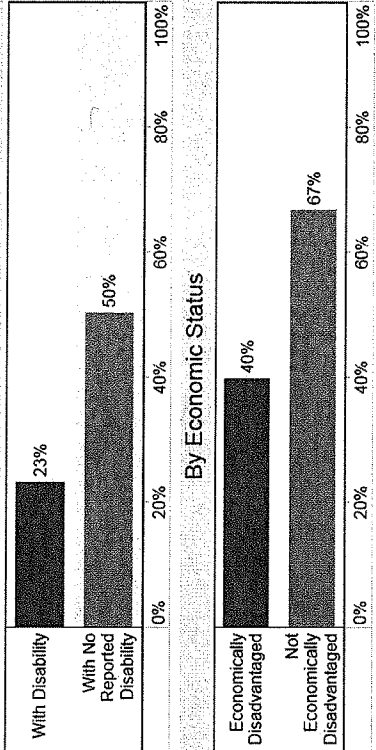

ju Show Me
 Select a Year: 2013
 Select a Test: (All) CST - California Stand... CMA - California Mod...
 Select a School: (All)

- Test Subject**
- English-Language Arts
 - Mathematics (Grades...)
 - General Mathematics
 - Algebra I
 - Geometry
 - Algebra II
 - Summative High Sch...
 - History-Social Scient...
 - World History
 - Science (grade level)
 - Biology
 - Chemistry
 - Earth Science
 - Physics

STAR-PieChart Race/Ethnicity EngFluency ParentEd Gender EconStatus DisabilityStatus
 Dashboard_STAR Title

Size: Automatic w: 1715 h: 887
 Show Title