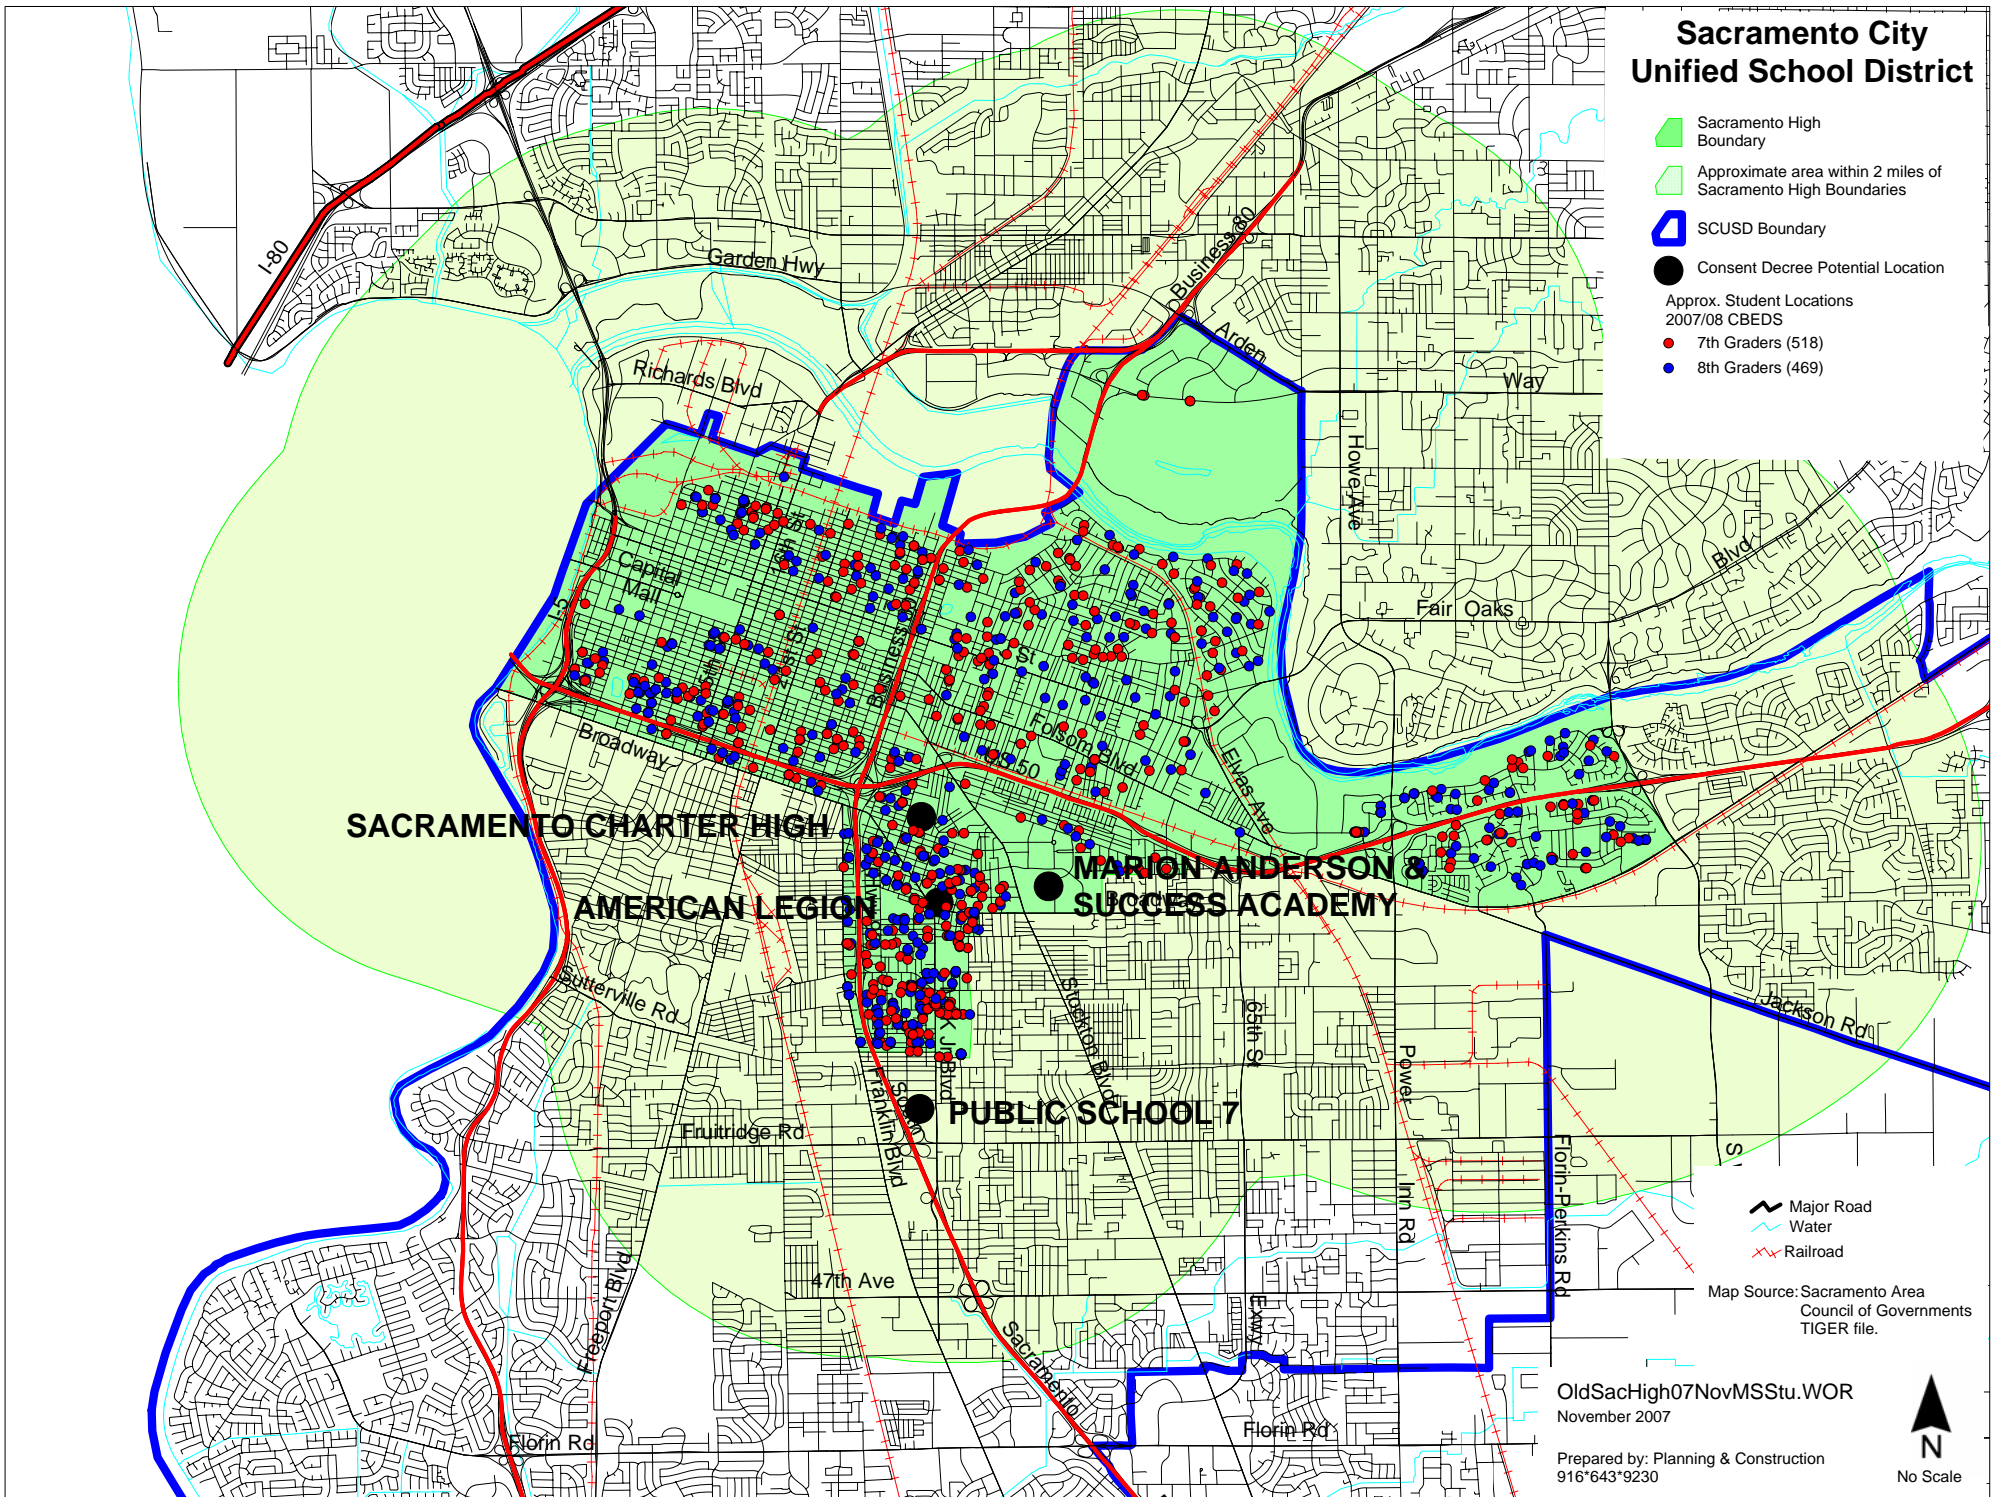

Sacramento City Unified School District

-  Sacramento High Boundary
-  Approximate area within 2 miles of Sacramento High Boundaries
-  SCUSD Boundary
-  Consent Decree Potential Location
- Approx. Student Locations
2007/08 CBEDS
 -  7th Graders (518)
 -  8th Graders (469)

-  Major Road
-  Water
-  Railroad

Map Source: Sacramento Area Council of Governments TIGER file.

OldSacHigh07NovMSSStu.WOR
November 2007

Prepared by: Planning & Construction
916*643*9230