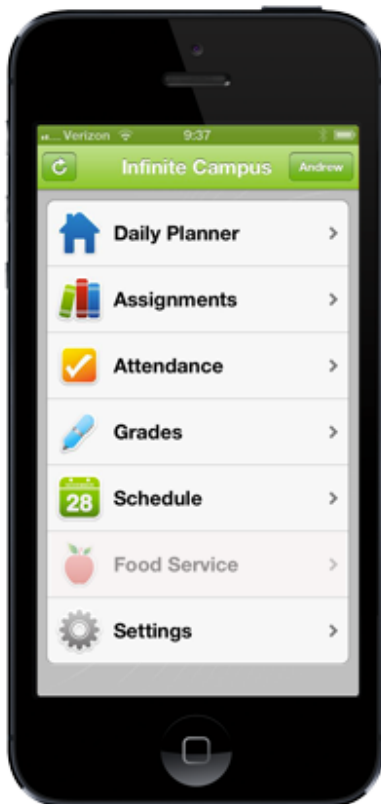

Parent Portal

Online Student Information

STUDENTS

- Go to <http://www.scusd.edu> and click the Infinite Campus for Students/Parents link.
- Login to your account with the following information.

Username: Student ID

Password: Date of Birth (*MM/DD/YYYY format*). Example: July 4, 1995 would be 07/04/1995 with slashes.

PARENTS

- Bring a current photo ID to your student's school.
- Office staff will give you a username and password for Infinite Campus. (You *cannot* use your Zangle account information to log in.)
- Go to <http://www.scusd.edu> and click the Infinite Campus for Students/Parents link.

If you have any issues logging on or about information in your Infinite Campus account, please contact your school office.

Go Mobile

Access your Campus Portal account from your iOS or Android devices

Daily Planner

View today's schedule and assignments due for each class.

Assignments

Browse your assignments by specific class or due date.

Attendance

Review attendance events in summary and detail form.

Grades

Know your grades now. Forget about end-of-term report cards to know how you're doing.