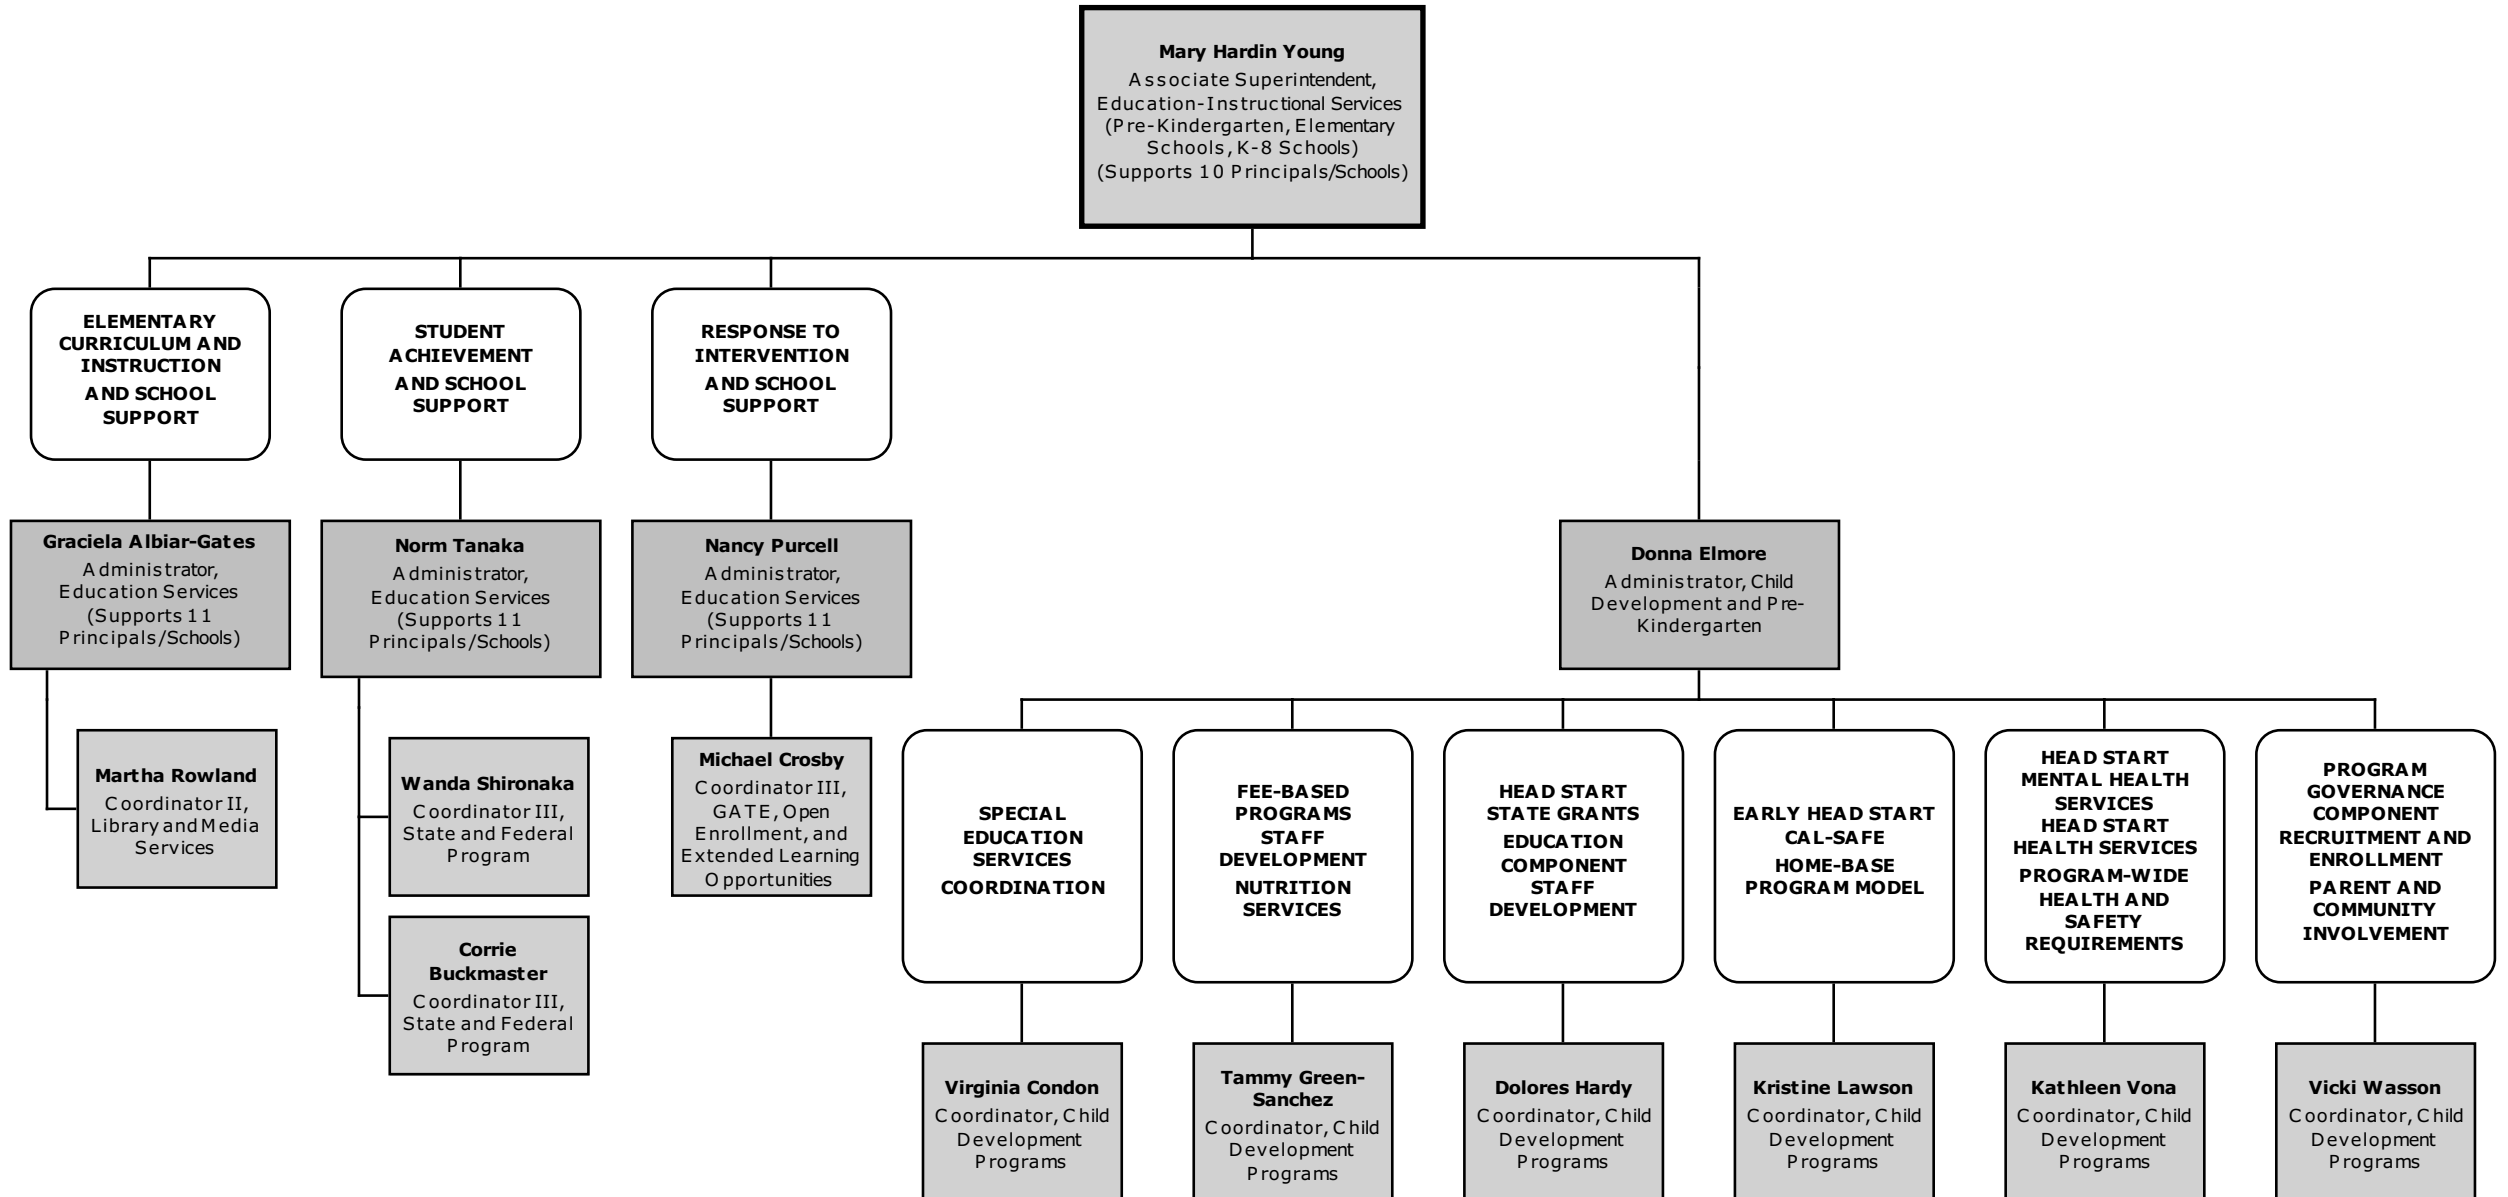

Sacramento City Unified School District EDUCATION-INSTRUCTIONAL SERVICES: CHILD DEVELOPMENT (PRE-K)/ ELEMENTARY & K-8 SCHOOLS

August 7, 2009