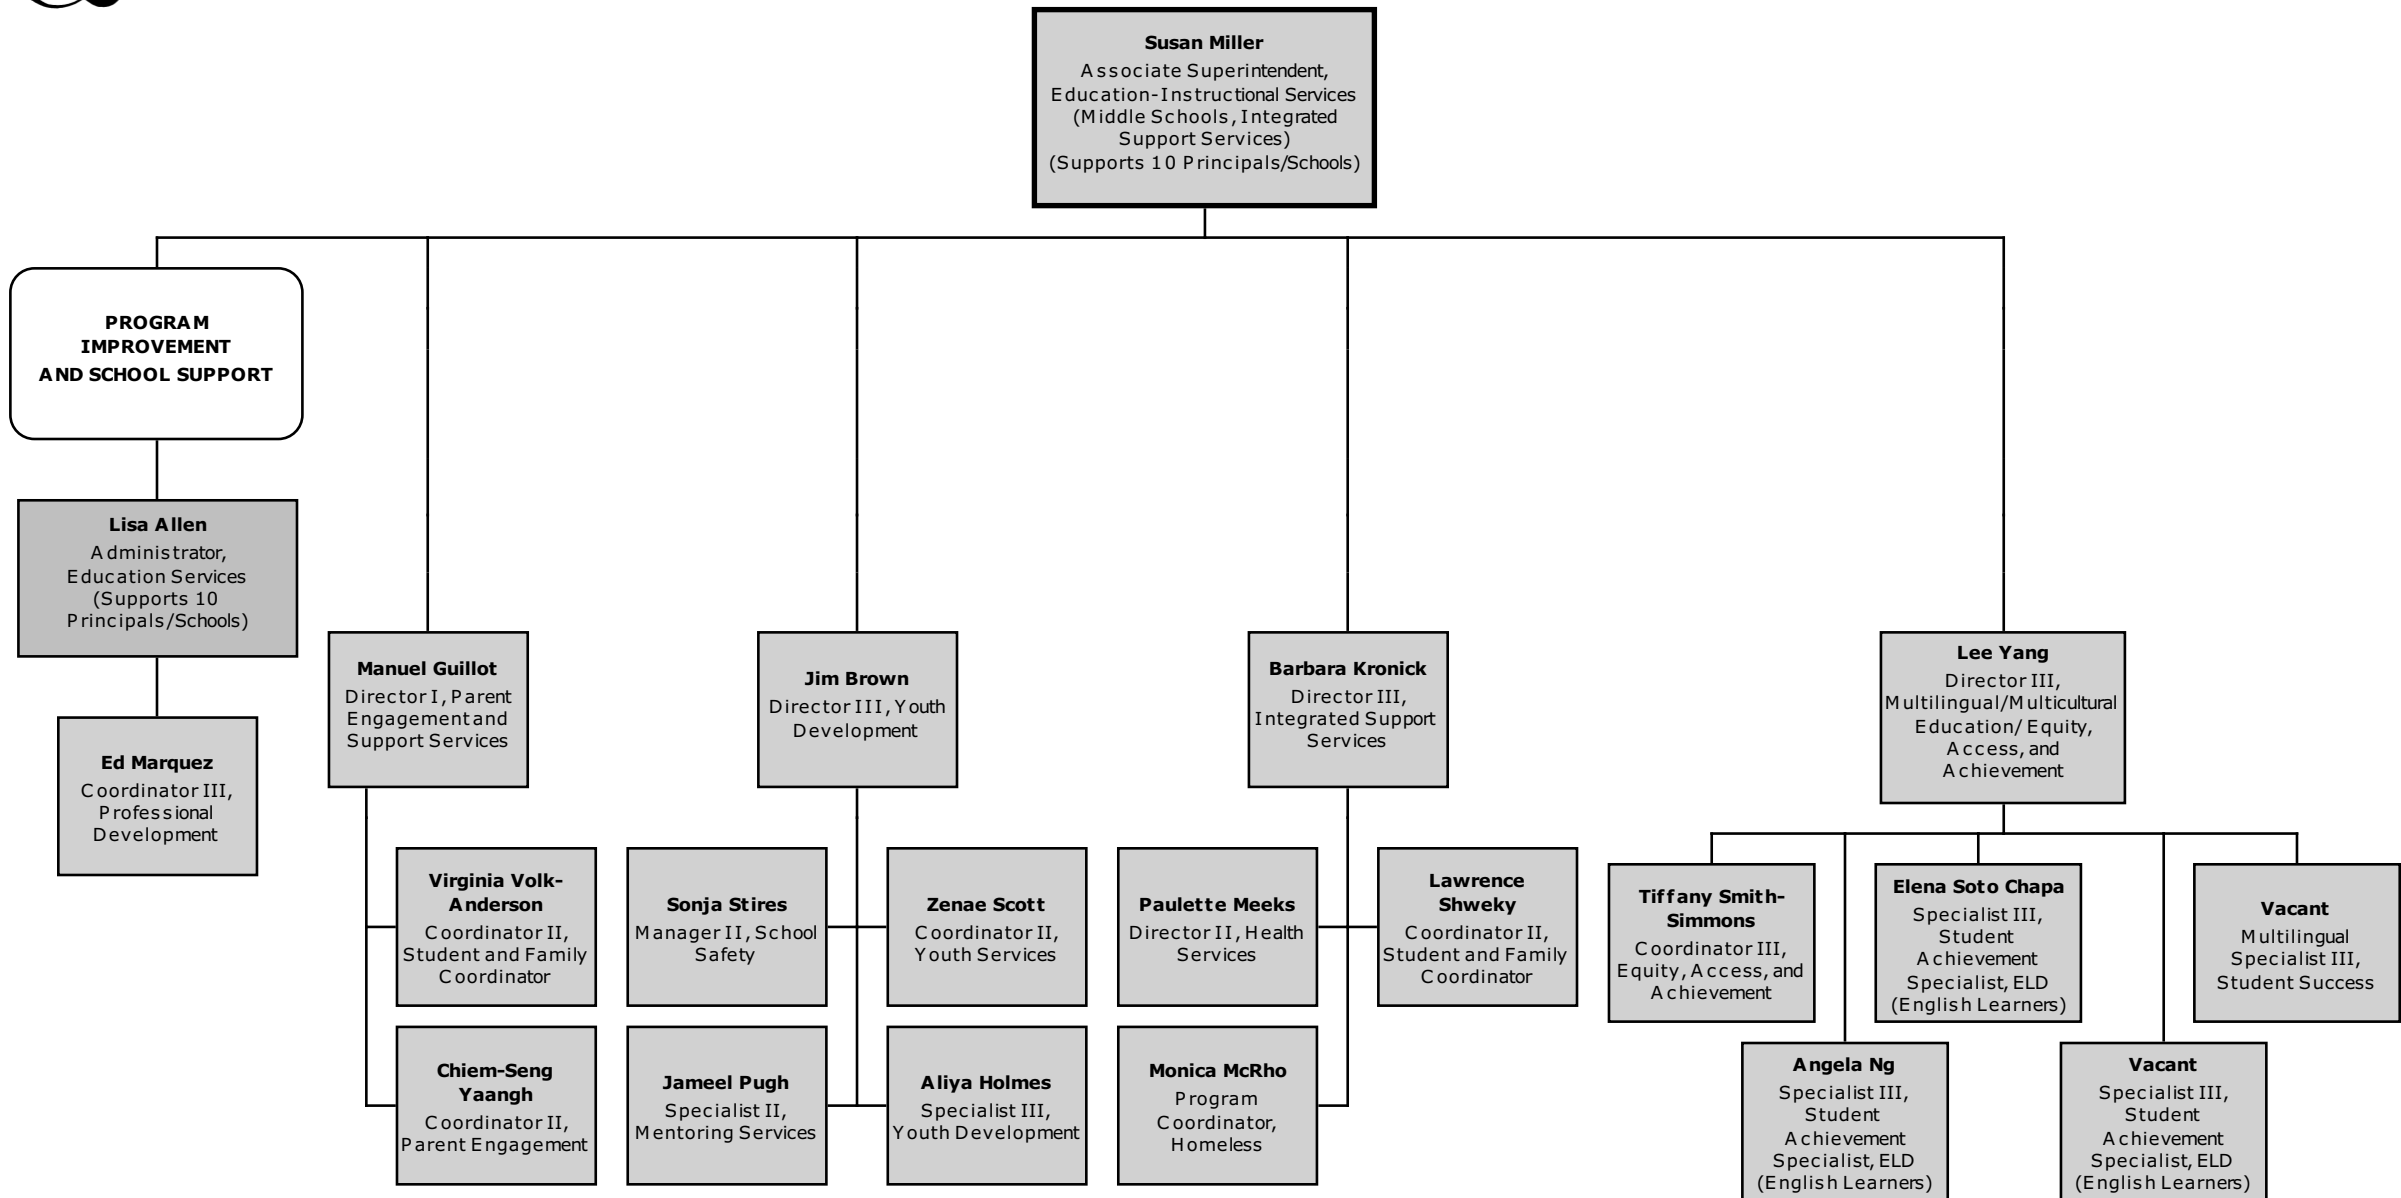

Sacramento City Unified School District EDUCATION-INSTRUCTIONAL SERVICES: MIDDLE SCHOOLS/INTEGRATED SUPPORT SERVICES

October 26, 2009