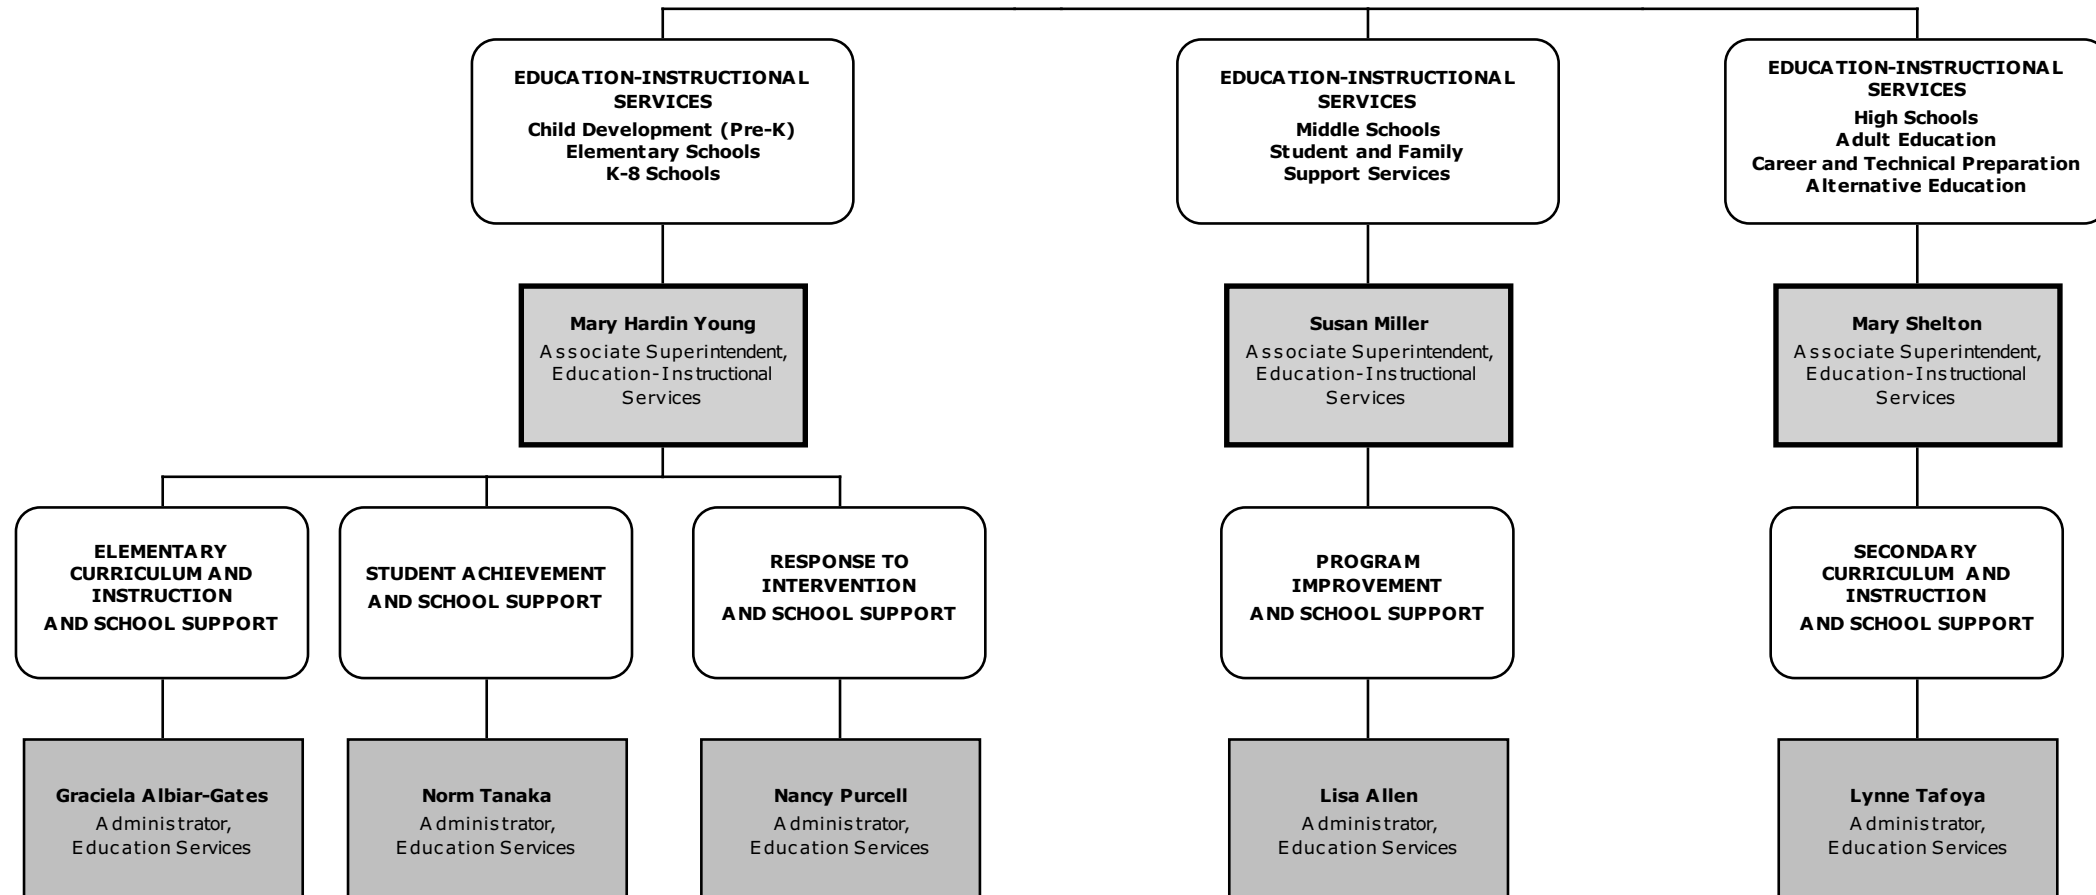

Sacramento City Unified School District EDUCATION-INSTRUCTIONAL SERVICES

August 7, 2009