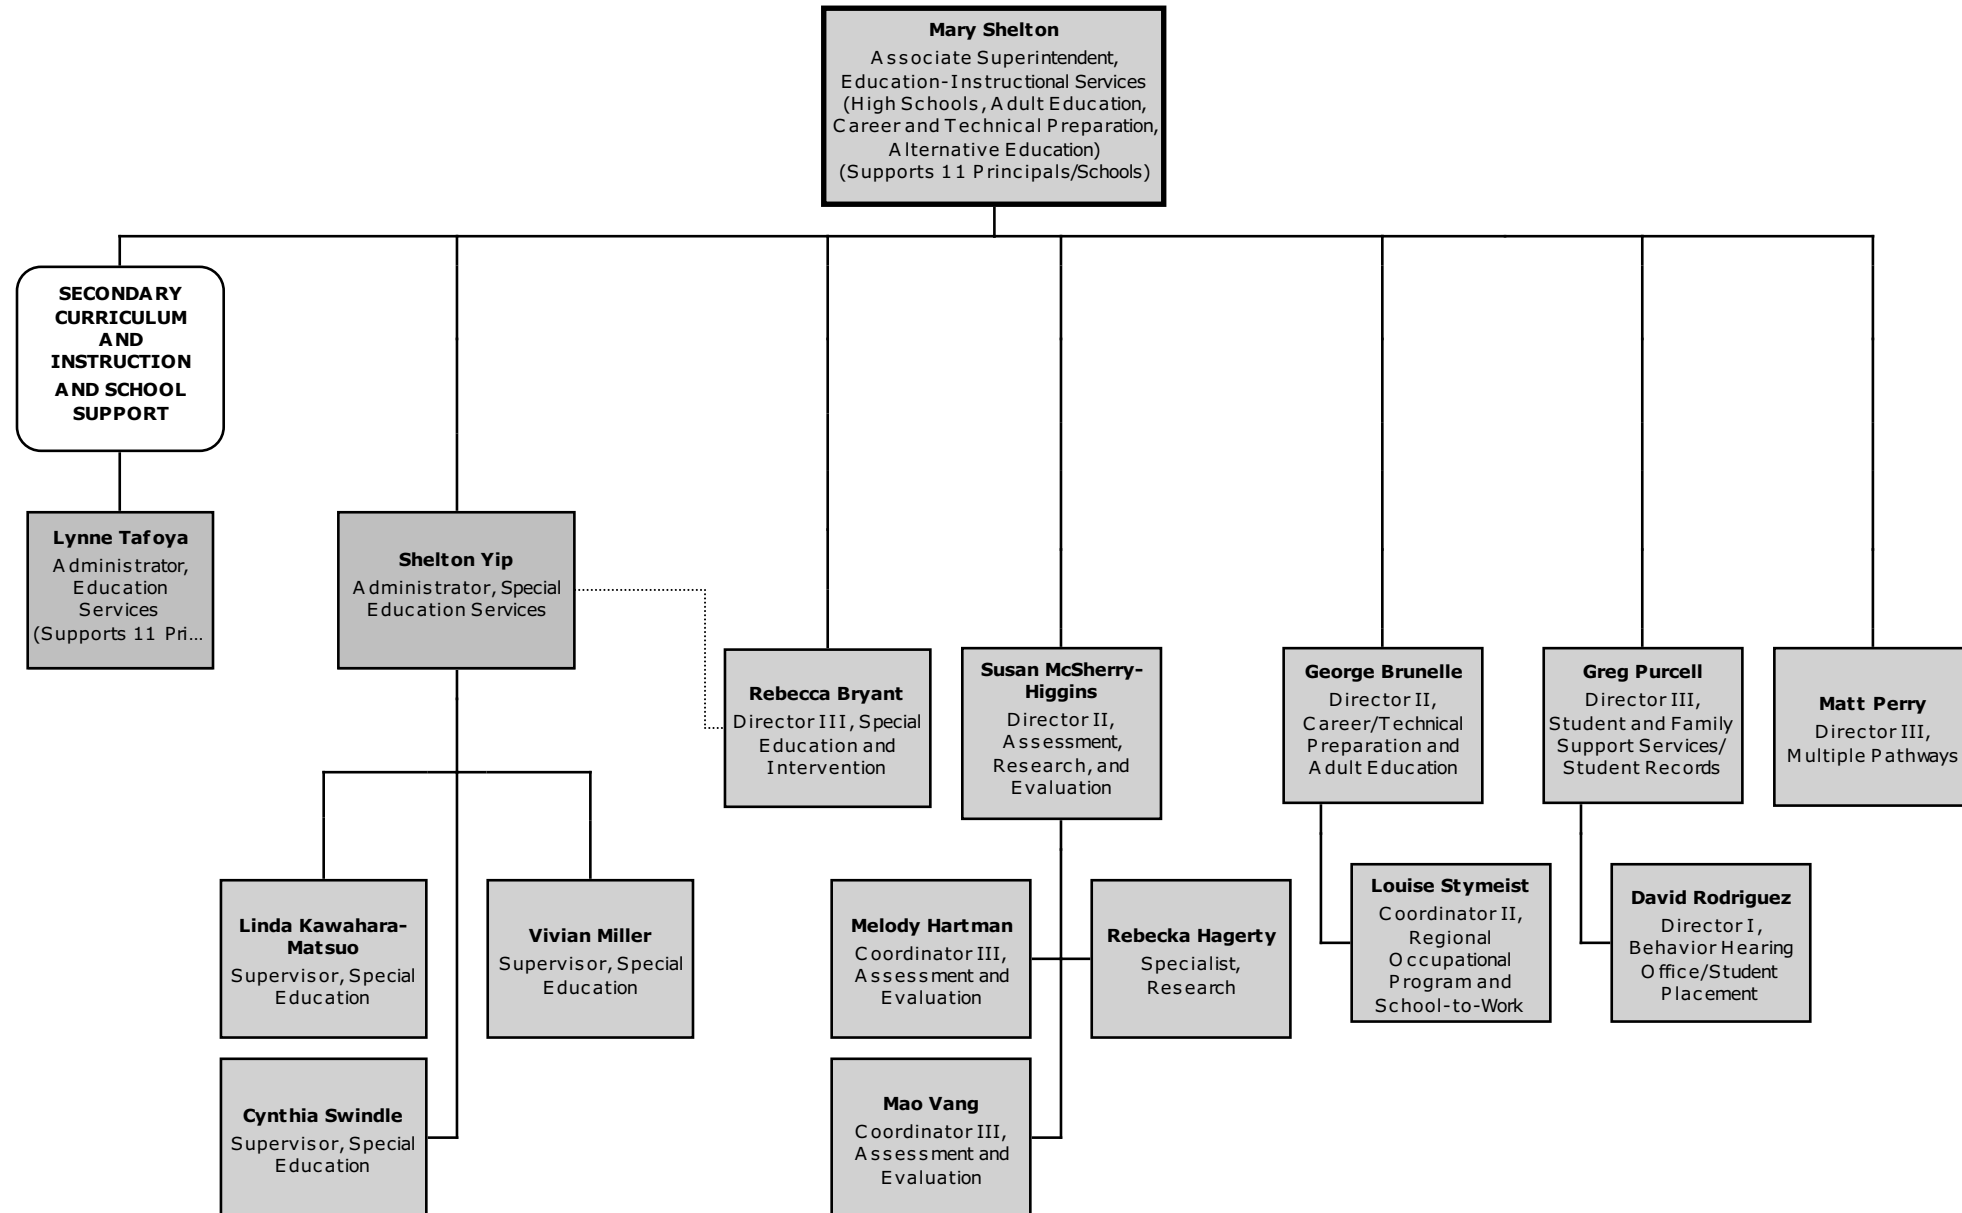

Sacramento City Unified School District EDUCATION-INSTRUCTIONAL SERVICES: HIGH SCHOOLS/ADULT ED/CAREER TECH/ALT ED

September 10, 2009