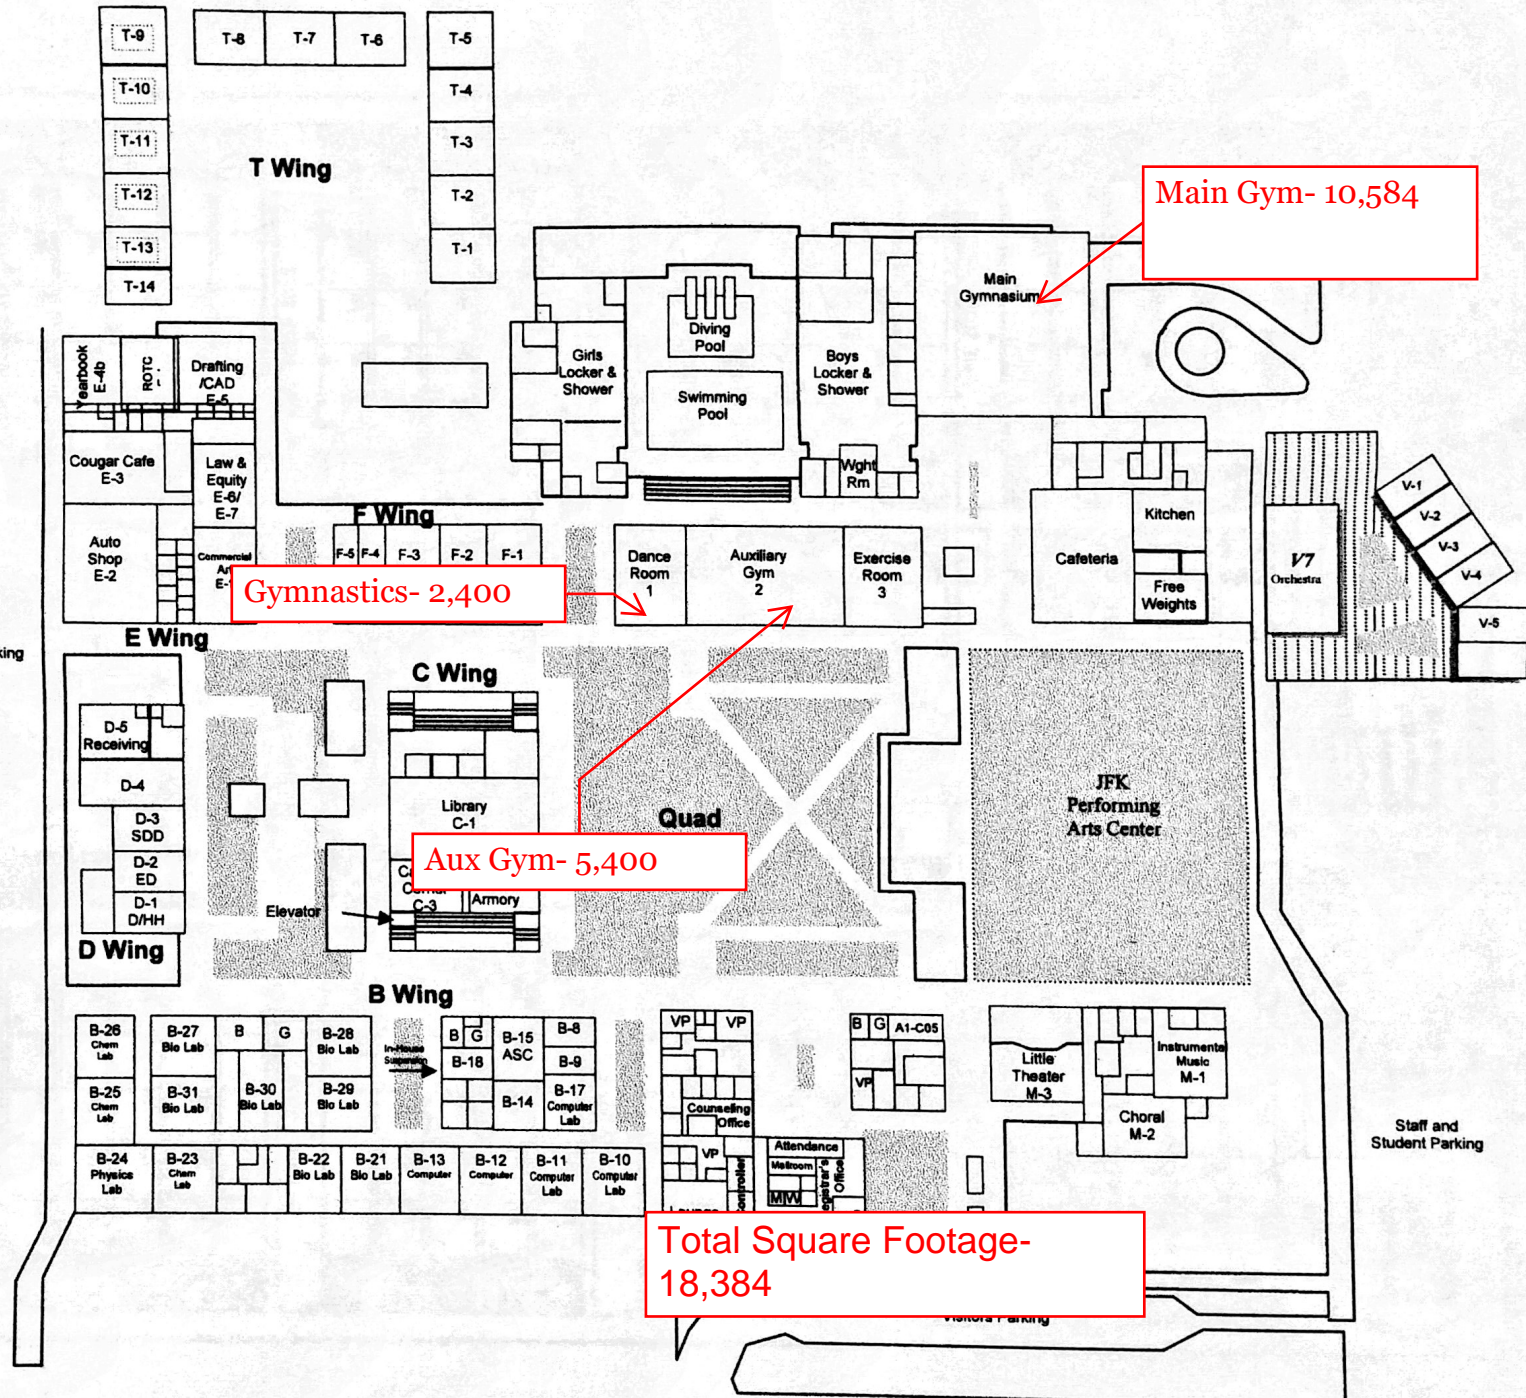

Revised 1/30/2009

**John F. Kennedy
High School**
6715 Gloria Drive
Sacramento, CA 95831

Staff Parking

Staff and Student Parking

Gloria Drive

Elevator