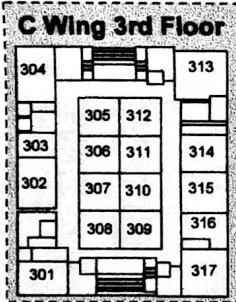

Revised 1/30/2009

**John F. Kennedy
High School**
6715 Gloria Drive
Sacramento, CA 95831

Staff Parking

Staff and Student Parking

Gloria Drive

Elevator