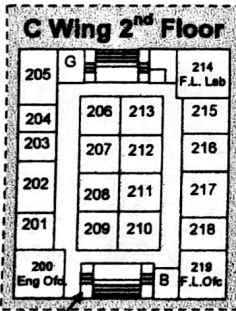

Revised 1/30/2009

**John F. Kennedy
High School**
6715 Gloria Drive
Sacramento, CA 95831

Staff Parking

Staff and Student Parking

Gloria Drive

Elevator