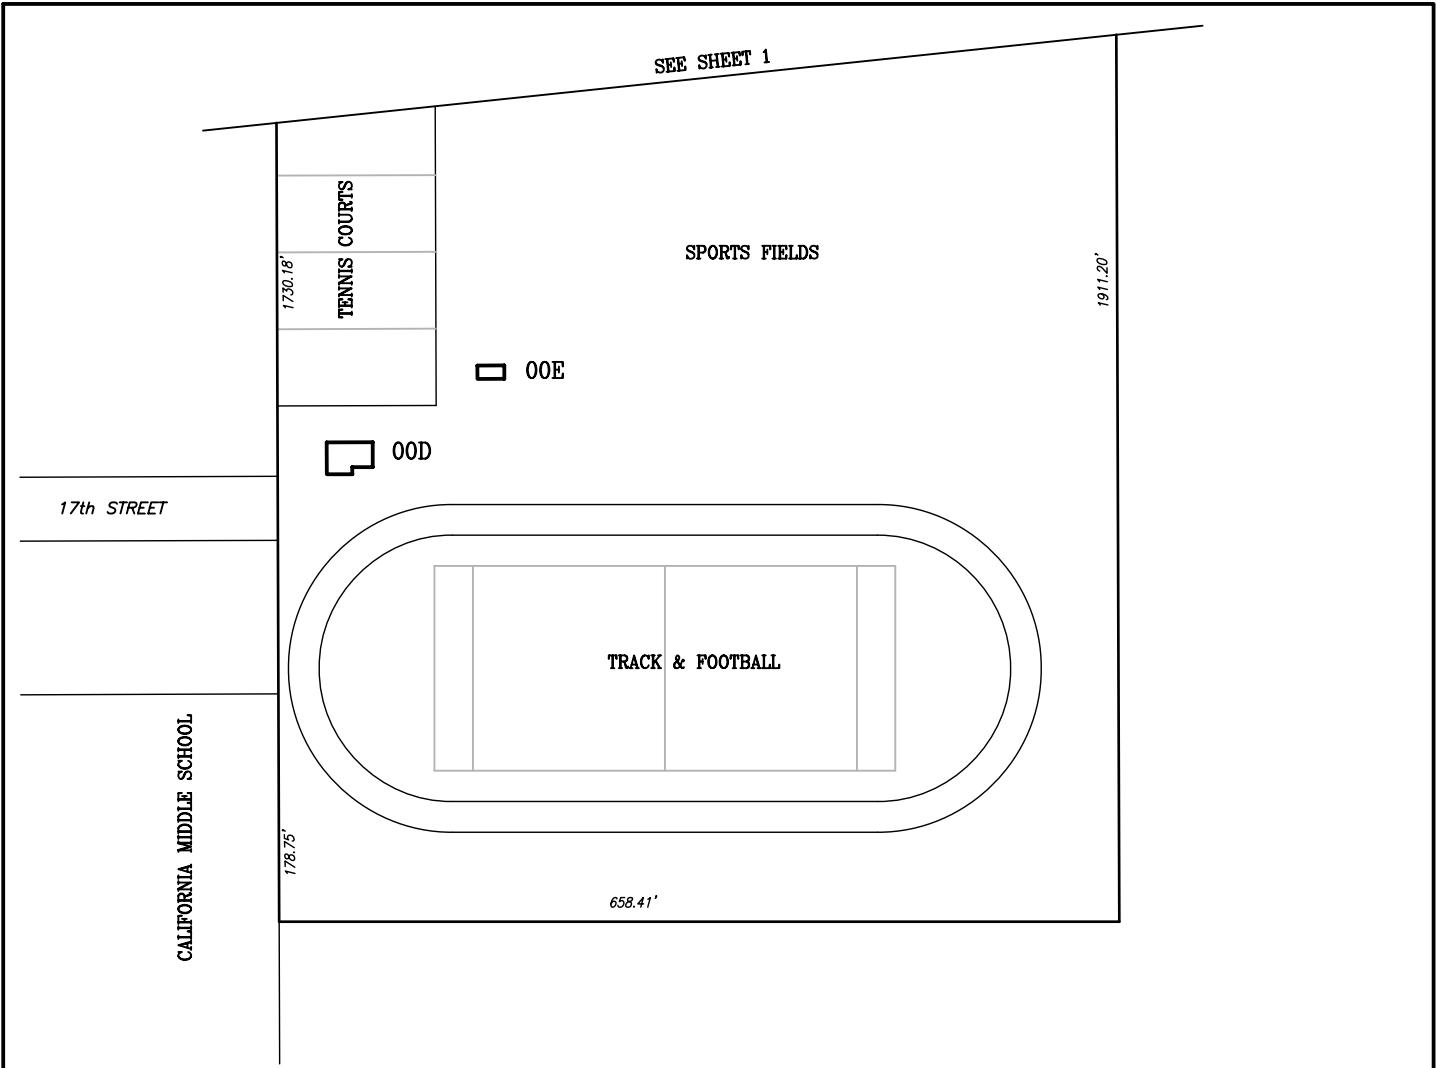

C.K. McClatchy High School (510)
 3066 Freeport Blvd.
 SACRAMENTO CITY UNIFIED SCHOOL DISTRICT

EXISTING SITE DIAGRAM

DECEMBER 2003

BLDG. A05 SECOND FLOOR PLAN

BLDG. P01 SECOND FLOOR PLAN

NORTH

Scale 1"=150'

PARTIAL SITE PLAN
 SITE AREA: 29.0 ACRES
 A.P.N. 012-0260-003

C.K. McClatchy High School (510)
 3066 Freeport Blvd.
 SACRAMENTO CITY UNIFIED SCHOOL DISTRICT

EXISTING SITE DIAGRAM

DECEMBER 2003