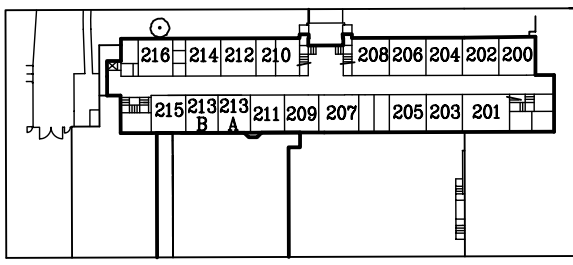

C.K. McClatchy High School (510)
 3066 Freeport Blvd.
 SACRAMENTO CITY UNIFIED SCHOOL DISTRICT

EXISTING SITE DIAGRAM

DECEMBER 2003

BLDG. A05 SECOND FLOOR PLAN

BLDG. P01 SECOND FLOOR PLAN

NORTH

Scale 1"=150'

PARTIAL SITE PLAN
 SITE AREA: 29.0 ACRES
 A.P.N. 012-0260-003

C.K. McClatchy High School (510)
 3066 Freeport Blvd.
 SACRAMENTO CITY UNIFIED SCHOOL DISTRICT

EXISTING SITE DIAGRAM

DECEMBER 2003